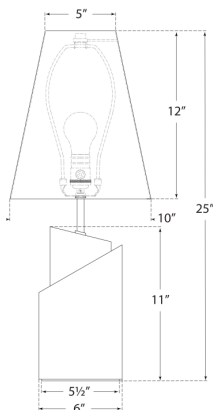

TOPANGA MEDIUM TABLE LAMP

KW3425-ALBAB

MATERIALS SHOWN

ALABASTER WITH ANTIQUE-BURNISHED BRASS SHADE

AVAILABLE IN

ALABASTER WITH ANTIQUE-BURNISHED BRASS SHADE

DIMENSIONS

HEIGHT: 25"

WIDTH: 10"

BASE: 5.5" ROUND

SHADE DETAILS: 5" X 10" X 12"

SOCKET

E26 DIMMER

WATTAGE

15 L.E.D. A