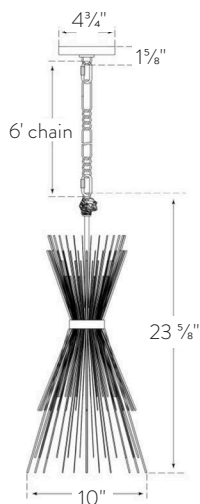

STRADA SMALL CHANDELIER

KW 5077AI

MATERIALS SHOWN

Aged Iron

AVAILABLE IN

Aged Iron
Polished Nickel
Burnished Silver Leaf
Gild

DIMENSIONS

Height: 23.75"
Width: 9.25"
Canopy: 4.75" Round

SOCKET

E26 Keyless

WATTAGE

60 A