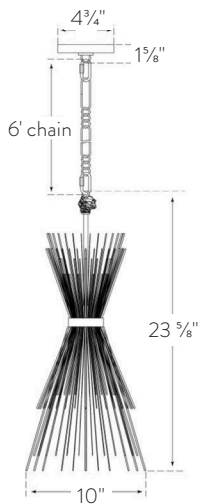

STRADA SMALL CHANDELIER

KW 5077BSL

MATERIALS SHOWN

Burnished Silver Leaf

AVAILABLE IN

Aged Iron
Polished Nickel
Burnished Silver Leaf
Gild

DIMENSIONS

Height: 23.75"
Width: 9.25"
Canopy: 4.75" Round

SOCKET

E26 Keyless

WATTAGE

60 A