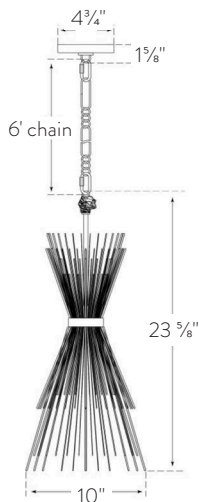

STRADA SMALL CHANDELIER

KW 5077G

MATERIALS SHOWN

Gild

AVAILABLE IN

- Aged Iron
- Polished Nickel
- Burnished Silver Leaf
- Gild

DIMENSIONS

Height: 23.75"
Width: 9.25"
Canopy: 4.75" Round

SOCKET

E26 Keyless

WATTAGE

60 A