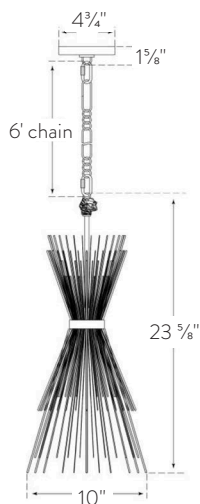

STRADA SMALL CHANDELIER

KW 5077PN

MATERIALS SHOWN

Polished Nickel

AVAILABLE IN

Aged Iron
Polished Nickel
Burnished Silver Leaf
Gild

DIMENSIONS

Height: 23.75"
Width: 9.25"
Canopy: 4.75" Round

SOCKET

E26 Keyless

WATTAGE

60 A