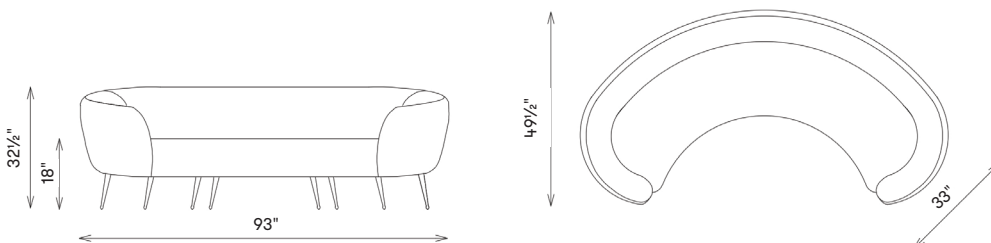

## SOUFFLE BANQUETTE

FSO14006

### DIMENSIONS

Width: 93"  
Depth: 49 1/2"  
Height: 32 1/2"  
Seat Height: 18"