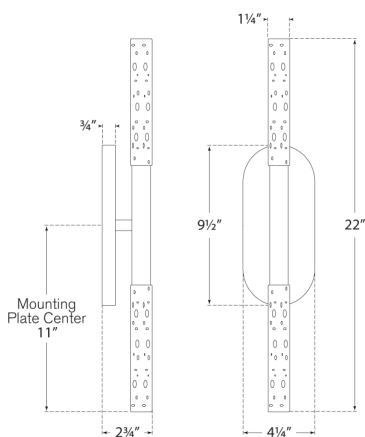

ROUSSEAU MEDIUM VANITY SCONCE

KW2282-ABSG

MATERIALS SHOWN

ANTIQUE-BURNISHED BRASS
WITH SEEDED GLASS

AVAILABLE IN

ANTIQUE-BURNISHED BRASS
BRONZE
POLISHED NICKEL

DIMENSIONS

HEIGHT: 22"
WIDTH: 4.25"

SOCKET

DEDICATED LED

WATTAGE

10W (900LM)