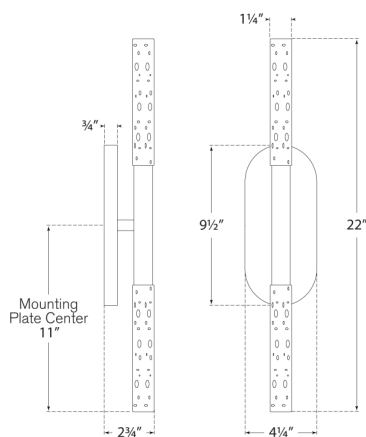

ROUSSEAU MEDIUM VANITY SCONCE

KW2282-BZSG

MATERIALS SHOWN

BRONZE WITH SEEDED GLASS

AVAILABLE IN

ANTIQUE-BURNISHED BRASS

BRONZE

POLISHED NICKEL

DIMENSIONS

HEIGHT: 22"

WIDTH: 4.25"

SOCKET

DEDICATED LED

WATTAGE

10W (900LM)