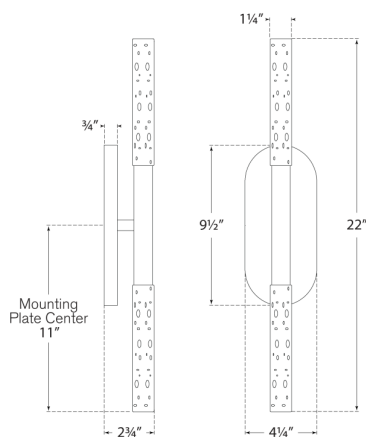

DIMENSIONS

HEIGHT: 22"

WIDTH: 4.25"

SOCKET

DEDICATED LED

WATTAGE

10W (900LM)

kelly wearstler

ROUSSEAU MEDIUM VANITY SCONCE

KW2282-PNEC

MATERIALS SHOWN

POLISHED NICKEL
WITH ETCHED CRYSTAL

AVAILABLE IN

ANTIQUE-BURNISHED BRASS
BRONZE
POLISHED NICKEL

DIMENSIONS

HEIGHT: 22"
WIDTH: 4.25"

POLISHED NICKEL
WITH SEEDED GLASS

AVAILABLE IN

ANTIQUE-BURNISHED BRASS
BRONZE
POLISHED NICKEL

DIMENSIONS

HEIGHT: 22"
WIDTH: 4.25"

SOCKET

DEDICATED LED

WATTAGE