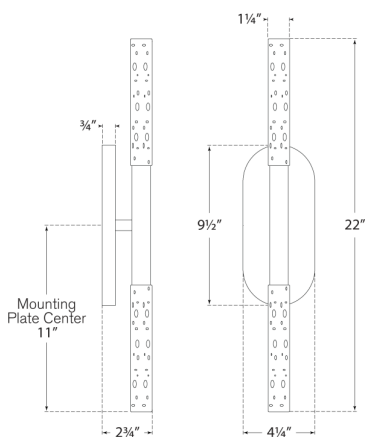

ROUSSEAU MEDIUM VANITY SCONCE

KW2282-BZEC

MATERIALS SHOWN

BRONZE WITH ETCHED CRYSTAL

AVAILABLE IN

ANTIQUE-BURNISHED BRASS

BRONZE

POLISHED NICKEL

DIMENSIONS

HEIGHT: 22"

WIDTH: 4.25"

SOCKET

DEDICATED LED

WATTAGE

10W (900LM)