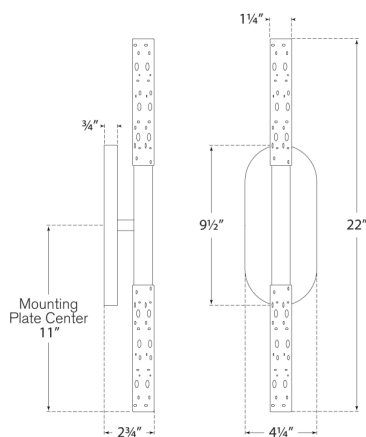

ROUSSEAU MEDIUM VANITY SCONCE

KW2282-ABEC

MATERIALS SHOWN

ANTIQUE-BURNISHED BRASS
WITH ETCHED CRYSTAL

AVAILABLE IN

ANTIQUE-BURNISHED BRASS
BRONZE
POLISHED NICKEL

DIMENSIONS

HEIGHT: 22"
WIDTH: 4.25"

AVAILABLE IN

ANTIQUE-BURNISHED BRASS
BRONZE
POLISHED NICKEL

DIMENSIONS

HEIGHT: 22"
WIDTH: 4.25"

SOCKET

DEDICATED LED

WATTAGE

10W (900LM)

DIMENSIONS

HEIGHT: 22"

WIDTH: 4.25"

SOCKET

DEDICATED LED

WATTAGE

10W (900LM)

kelly wearstler