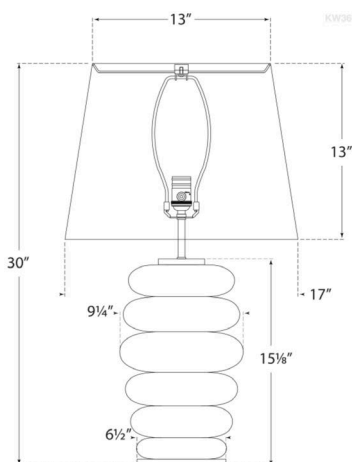

kelly wearstler

PHOEBE STACKED TABLE LAMP

KW 3619AWC-L

MATERIALS SHOWN

Antiqued White Ceramic

AVAILABLE IN

Antiqued White Ceramic
Crystal Bronze

DIMENSIONS

Height: 28 1/2"
Width: 17"
Base: 6 1/2"

SOCKET

E26 Dimmer

WATTAGE

75 A

kelly wearstler

PHOEBE STACKED TABLE LAMP

KW 3619CBZ-L

MATERIALS SHOWN

Crystal Bronze

AVAILABLE IN

Antiqued White Ceramic
Crystal Bronze

DIMENSIONS

Height: 28 1/2"
Width: 17"
Base: 6 1/2"

SOCKET

E26 Dimmer