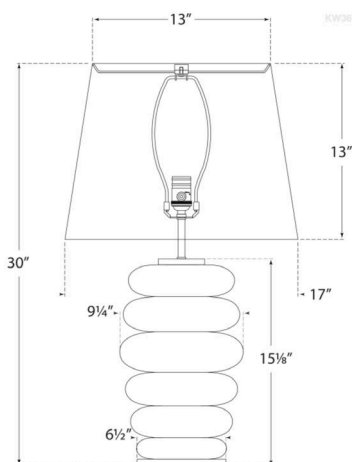

Height: 28 1/2"
Width: 17"
Base: 6 1/2"

SOCKET

E26 Dimmer

WATTAGE

75 A

kelly wearstler

PHOEBE STACKED TABLE LAMP

KW 3619CBZ-L

MATERIALS SHOWN

Crystal Bronze

AVAILABLE IN

Antiqued White Ceramic
Crystal Bronze

DIMENSIONS

Height: 28 1/2"
Width: 17"
Base: 6 1/2"

SOCKET

E26 Dimmer