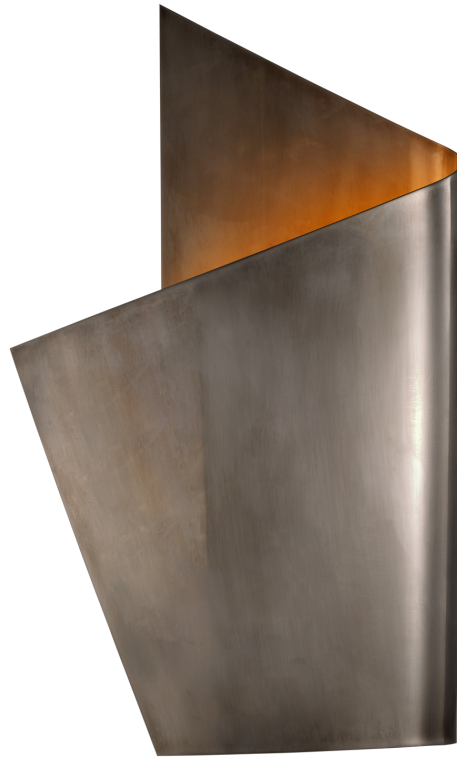

PELLE LEFT WRAPPED SCONCE

KW2632-PWT

MATERIALS SHOWN

PEWTER

AVAILABLE IN

ANTIQUE-BURNISHED BRASS

BRONZE

PEWTER

DIMENSIONS

HEIGHT: 19"

WIDTH: 11.75"

EXTENSION: 4"

BACKPLATE: 4.5" X 9" RECTANGLE

SOCKET

DEDICATED L.E.D.

WATTAGE

10W (800LM)