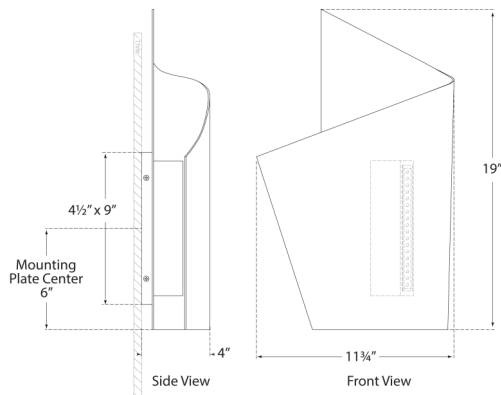

PELLE LEFT WRAPPED SCONCE

KW2632-BZ

MATERIALS SHOWN

BRONZE

AVAILABLE IN

ANTIQUE-BURNISHED BRASS

BRONZE

PEWTER

DIMENSIONS

HEIGHT: 19"

WIDTH: 11.75"

EXTENSION: 4"

BACKPLATE: 4.5" X 9" RECTANGLE

SOCKET

DEDICATED L.E.D.

WATTAGE

10W (800LM)