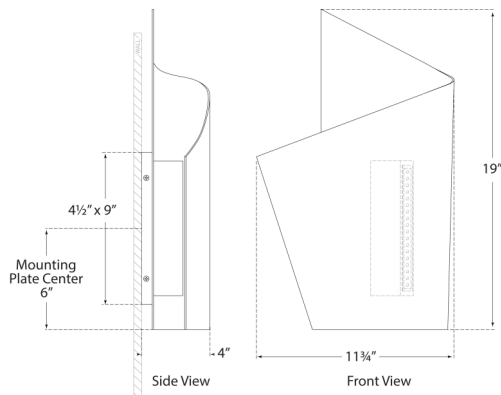

DIMENSIONS

HEIGHT: 19"

WIDTH: 11.75"

EXTENSION: 4"

BACKPLATE: 4.5" X 9" RECTANGLE

SOCKET

DEDICATED L.E.D.

WATTAGE

PEWTER

DIMENSIONS

HEIGHT: 19"

WIDTH: 11.75"

EXTENSION: 4"

BACKPLATE: 4.5" X 9" RECTANGLE

SOCKET

DEDICATED L.E.D.

WATTAGE

10W (800LM)

PELLE LEFT WRAPPED SCONCE

KW2632-PWT

MATERIALS SHOWN

PEWTER

AVAILABLE IN

ANTIQUE-BURNISHED BRASS

BRONZE

PEWTER

DIMENSIONS

HEIGHT: 19"

WIDTH: 11.75"

EXTENSION: 4"

BACKPLATE: 4.5" X 9" RECTANGLE

SOCKET