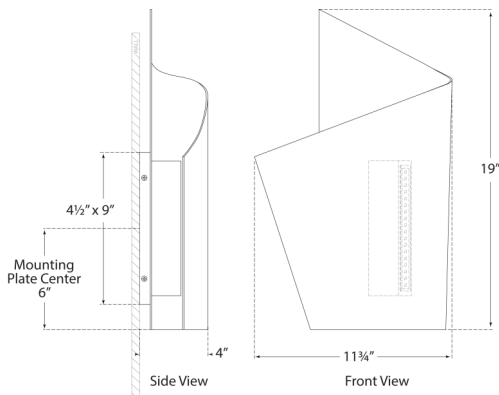

PELLE LEFT WRAPPED SCONCE

KW2632-AB

MATERIALS SHOWN

ANTIQUE-BURNISHED BRASS

AVAILABLE IN

ANTIQUE-BURNISHED BRASS

BRONZE

PEWTER

DIMENSIONS

HEIGHT: 19"

WIDTH: 11.75"

EXTENSION: 4"

BACKPLATE: 4.5" X 9" RECTANGLE

SOCKET

DEDICATED L.E.D.

WATTAGE

10W (800LM)