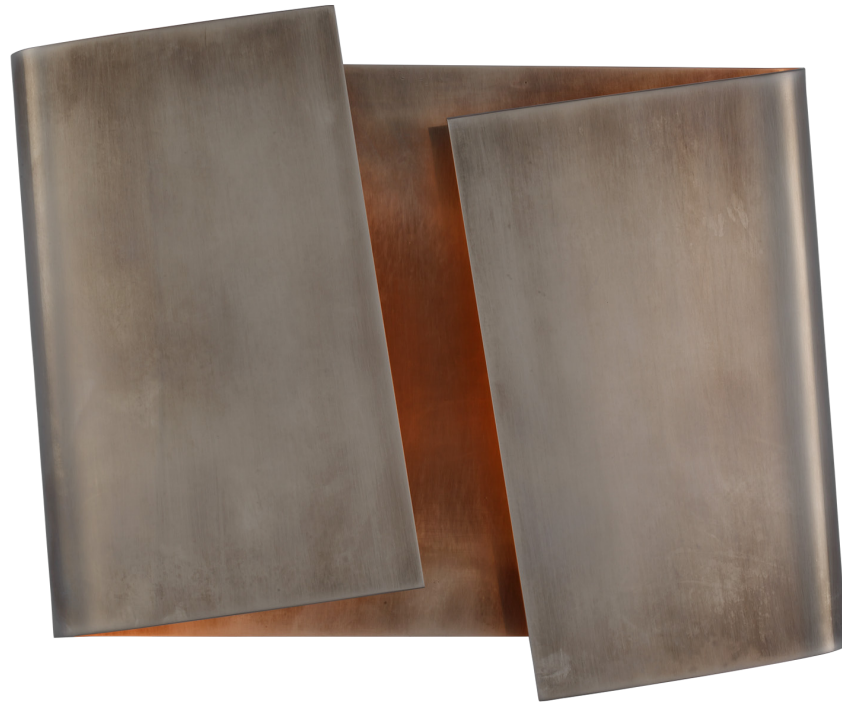

PELLE LEFT TWISTED SCONCE

KW2630-PWT

MATERIALS SHOWN

PEWTER

AVAILABLE IN

ANTIQUE-BURNISHED BRASS

BRONZE

PEWTER

DIMENSIONS

HEIGHT: 11.5"

WIDTH: 13"

EXTENSION: 2.5"

BACKPLATE: 8.5" X 10" RECTANGLE

SOCKET

DEDICATED L.E.D.

WATTAGE

20W (1600LM)