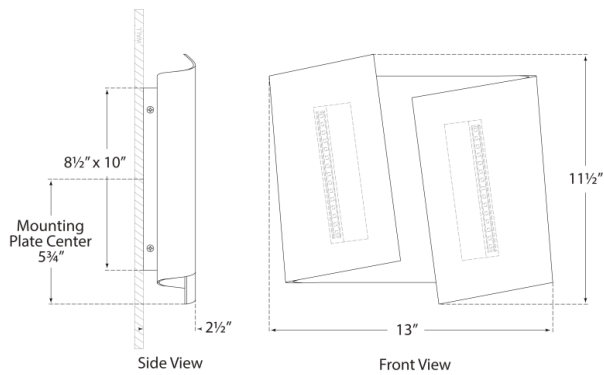

PELLE LEFT TWISTED SCONCE

KW2630-PWT

MATERIALS SHOWN

PEWTER

AVAILABLE IN

ANTIQUE-BURNISHED BRASS

BRONZE

PEWTER

DIMENSIONS

HEIGHT: 11.5"

WIDTH: 13"

EXTENSION: 2.5"

BACKPLATE: 8.5" X 10" RECTANGLE

SOCKET

DEDICATED L.E.D.

WATTAGE

20W (1600LM)