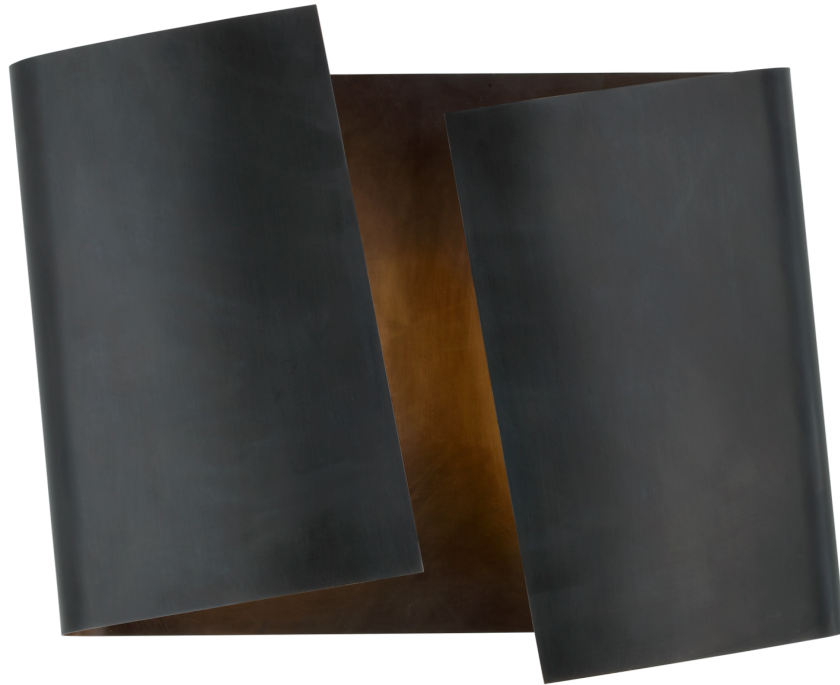

PELLE LEFT TWISTED SCONCE

KW2630-AB

MATERIALS SHOWN

ANTIQUÉ-BURNISHED BRASS

AVAILABLE IN

ANTIQUÉ-BURNISHED BRASS

BRONZE

PEWTER

DIMENSIONS

HEIGHT: 11.5"

WIDTH: 13"

EXTENSION: 2.5"

BACKPLATE: 8.5" X 10" RECTANGLE

SOCKET

DEDICATED L.E.D.

WATTAGE

20W (1600LM)

PELLE LEFT TWISTED SCONCE

KW2630-BZ

MATERIALS SHOWN

BRONZE

AVAILABLE IN

ANTIQUE-BURNISHED BRASS

BRONZE