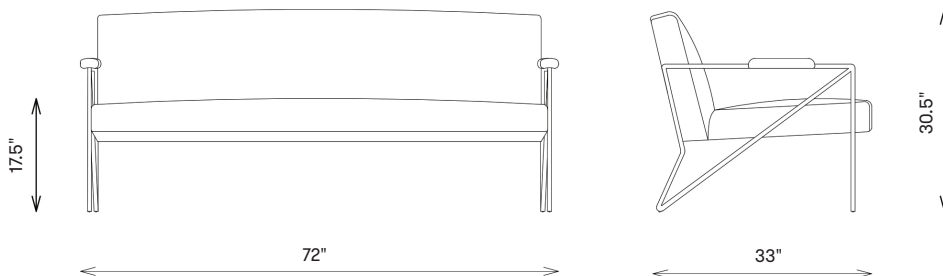

kelly wearstler

EMMETT SETTEE

FSO14005

MATERIALS SHOWN

Blackened Steel
In Mink Shearling · W9326-10

AVAILABLE IN

See Studio PDF

DIMENSIONS

Width: 72"
Depth: 33"
Height: 30.5"
Seat Height: 17.5"

FINISHES