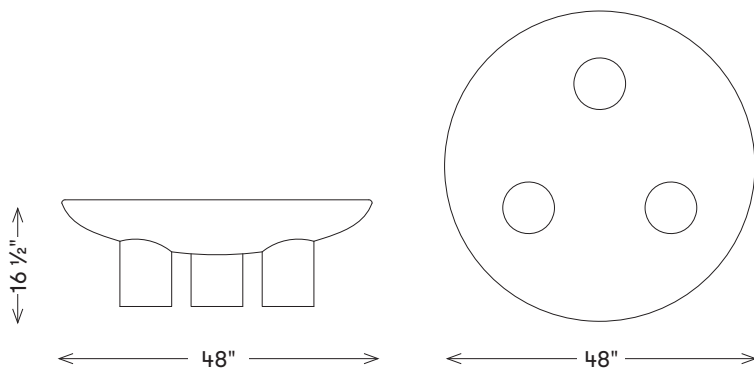

CHALON COFFEE TABLE

FTA19039

MATERIALS SHOWN

Natural Oak

AVAILABLE IN

Natural, Bleached, and Ebonized Oak,
Wirbrushed Cerused Wenge

DIMENSIONS

Height: 16 1/2"
Diameter: 48"

FINISHES