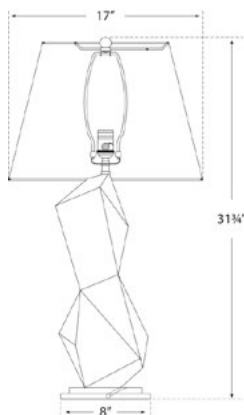

WIDTH: 17"
HEIGHT: 31.75"
BASE: 8" SQUARE
SHADE: 11" X 17" X 12.5"

SOCKET

DIMMER

WATTAGE

150 A

BAYLISS TABLE LAMP

KW 3046

MATERIALS SHOWN

WHITE LEATHER CERAMIC
WITH LINEN SHADE

AVAILABLE IN

BLACK PORCELAIN
WHITE LEATHER CERAMIC

DIMENSIONS

WIDTH: 17"
HEIGHT: 31.75"
BASE: 8" SQUARE
SHADE: 11" X 17" X 12.5"

SOCKET

DIMMER

WATTAGE