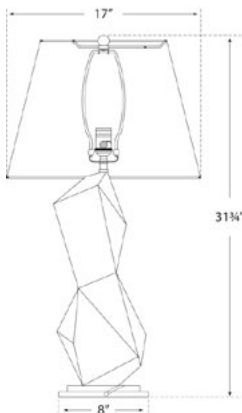

kelly wearstler

BAYLISS TABLE LAMP

KW 3046

MATERIALS SHOWN

BLACK PORCELAIN WITH
LINEN SHADE

AVAILABLE IN

BLACK PORCELAIN
WHITE LEATHER CERAMIC

DIMENSIONS

WIDTH: 17"
HEIGHT: 31.75"
BASE: 8" SQUARE
SHADE: 11" X 17" X 12.5"

SOCKET

DIMMER

WATTAGE

150 A

BAYLISS TABLE LAMP

KW 3046

MATERIALS SHOWN

WHITE LEATHER CERAMIC
WITH LINEN SHADE

AVAILABLE IN

BLACK PORCELAIN
WHITE LEATHER CERAMIC

DIMENSIONS

WIDTH: 17"
HEIGHT: 31.75"
BASE: 8" SQUARE
SHADE: 11" X 17" X 12.5"

SOCKET

DIMMER

WATTAGE