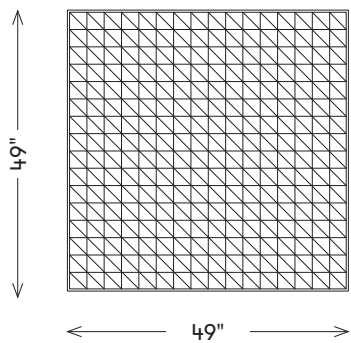

kelly wearstler

TROUSDALE COFFEE TABLE

FTA20048

MATERIALS SHOWN

Natural Oak

AVAILABLE IN

Natural Oak

Ebonized Oak

DIMENSIONS

Width: 49"

Depth: 49"

Height: 19"

FINISHES