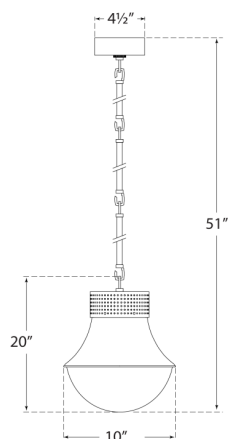

PRECISION SMALL PENDANT

KW5221PN-WG

MATERIALS SHOWN

POLISHED NICKEL
WITH WHITE GLASS

AVAILABLE IN

ANTIQUE BURNISHED BRASS
BRONZE

DIMENSIONS

O/A HEIGHT: 51"
MIN. CUSTOM HEIGHT: 20"
WIDTH: 10"
CANOPY: 4.5" ROUND

SOCKET

E26 KEYLESS

WATTAGE

60 A