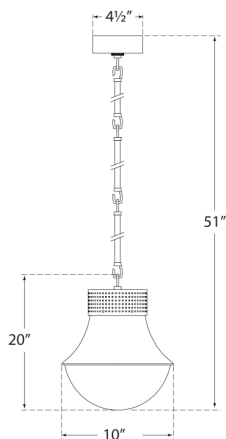

PRECISION SMALL PENDANT

KW5221AB-WG

MATERIALS SHOWN

ANTIQUE BURNISHED BRASS
WITH WHITE GLASS

AVAILABLE IN

BRONZE
POLISHED NICKEL

DIMENSIONS

O/A HEIGHT: 51"
MIN. CUSTOM HEIGHT: 20"
WIDTH: 10"
CANOPY: 4.5" ROUND

SOCKET

E26 KEYLESS

WATTAGE

60 A