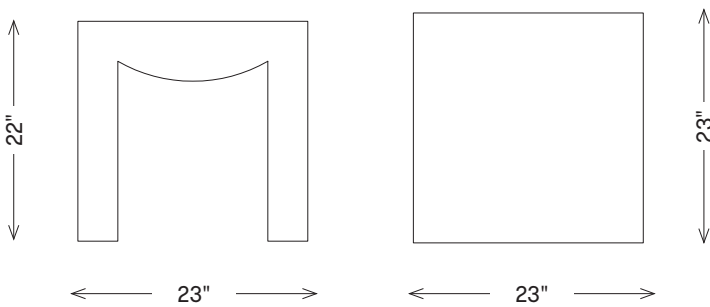

kelly wearstler

PELLE SIDE TABLE

FTA20042

MATERIALS SHOWN

Brass with Verdigris

AVAILABLE IN

Brass with Verdigris
Burnished Brass

DIMENSIONS

Width: 23"
Depth: 23"
Height: 22"

FINISHES