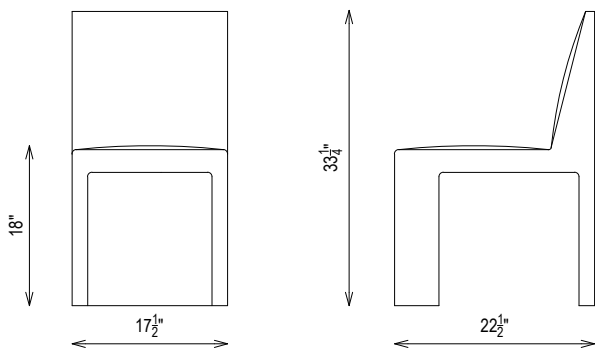

THAYER DINING CHAIR

EJV1548-28

MATERIALS SHOWN

In Dame Ivory · W9331-01

AVAILABLE IN

See Fabric PDF

DIMENSIONS

Width: 17 1/2"
Depth: 22 1/2"
Height: 33 1/4"
Seat Height: 18"
Weight: 35lbs