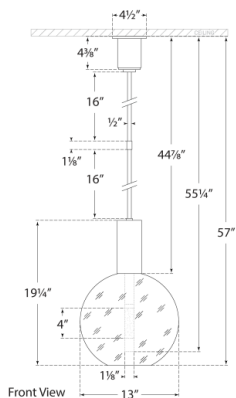

NYE GLOBE PENDANT

KW5131-AB

MATERIALS SHOWN

ANTIQUE-BURNISHED BRASS
WITH CLEAR GLASS

AVAILABLE IN

ANTIQUE-BURNISHED BRASS
ANTIQUE NICKEL
BRONZE
POLISHED NICKEL

DIMENSIONS

O/A HEIGHT: 57"
MIN. CUSTOM HEIGHT: 31"
WIDTH: 13"
CANOPY: 4.5" ROUND

AVAILABLE IN

- ANTIQUÉ-BURNISHED BRASS
- ANTIQUÉ NICKEL
- BRONZE
- POLISHED NICKEL

DIMENSIONS

- O/A HEIGHT: 57"
- MIN. CUSTOM HEIGHT: 31"
- WIDTH: 13"
- CANOPY: 4.5" ROUND

SOCKET

DEDICATED LED

WATTAGE

6W (550LM)

O/A HEIGHT: 57"
MIN. CUSTOM HEIGHT: 31"
WIDTH: 13"
CANOPY: 4.5" ROUND

SOCKET

DEDICATED LED

WATTAGE

6W (550LM)

kelly wearstler

NYE GLOBE PENDANT

KW5131-PN

MATERIALS SHOWN

POLISHED NICKEL
WITH CLEAR GLASS

AVAILABLE IN

ANTIQUÉ-BURNISHED BRASS
ANTIQUÉ NICKEL
BRONZE
POLISHED NICKEL

DIMENSIONS

O/A HEIGHT: 57"
MIN. CUSTOM HEIGHT: 31"
WIDTH: 13"
CANOPY: 4.5" ROUND

SOCKET