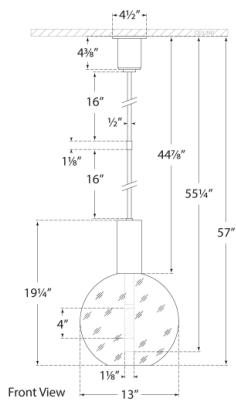

NYE GLOBE PENDANT

KW5131-AN

MATERIALS SHOWN

ANTIQUÉ NICKEL WITH CLEAR GLASS

AVAILABLE IN

- ANTIQUÉ-BURNISHED BRASS
- ANTIQUÉ NICKEL
- BRONZE
- POLISHED NICKEL

DIMENSIONS

- O/A HEIGHT: 57"
- MIN. CUSTOM HEIGHT: 31"
- WIDTH: 13"
- CANOPY: 4.5" ROUND

SOCKET

DEDICATED LED

WATTAGE

6W (550LM)