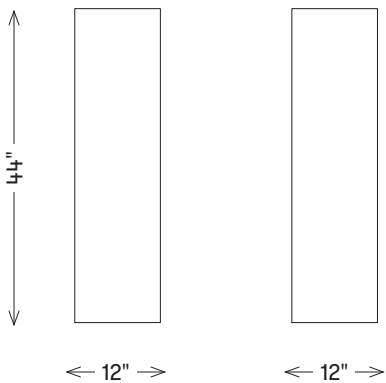

kelly wearstler

TRAVERTINE COLUMN

HDC0211

MATERIALS SHOWN

Travertine

AVAILABLE IN

Big Flower, Negro Marquina, Gray Rainbow Russet, Travertine

DIMENSIONS