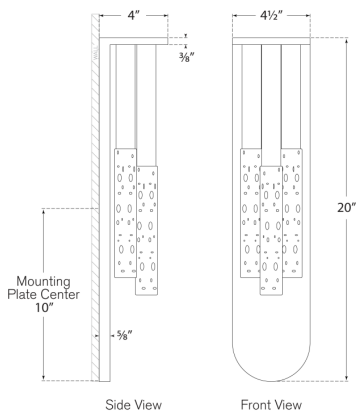

ROUSSEAU MEDIUM MULTI-DROP SCONCE

KW2284-ABEC

MATERIALS SHOWN

ANTIQUÉ-BURNISHED BRASS WITH ETCHED CRYSTAL

AVAILABLE IN

ANTIQUÉ-BURNISHED BRASS
BRONZE
POLISHED NICKEL

NOTE

UL ONLY

DIMENSIONS

HEIGHT: 20"
WIDTH: 4.5"
EXTENSION: 4"
BACKPLATE: 4.5 X 20" OVAL

SOCKET

DEDICATED LED

WATTAGE

15W (1000LM)

ROUSSEAU MEDIUM MULTI-DROP SCONCE

KW2284-BZEC

DIMENSIONS

HEIGHT: 20"

WIDTH: 4.5"

EXTENSION: 4"

BACKPLATE: 4.5 X 20" OVAL

SOCKET

DEDICATED LED

WATTAGE

UL ONLY

DIMENSIONS

HEIGHT: 20"
WIDTH: 4.5"
EXTENSION: 4"
BACKPLATE: 4.5 X 20" OVAL

SOCKET

DEDICATED LED

WATTAGE

15W (1000LM)