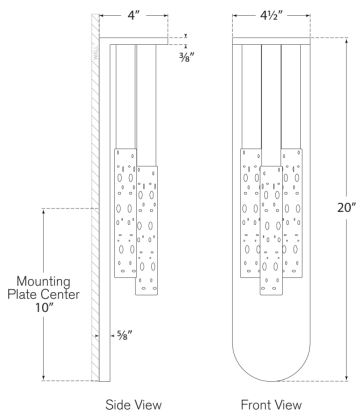

DIMENSIONS

HEIGHT: 20"
WIDTH: 4.5"
EXTENSION: 4"
BACKPLATE: 4.5 X 20" OVAL

SOCKET

DEDICATED LED

WATTAGE

15W (1000LM)

ROUSSEAU MEDIUM MULTI-DROP SCONCE

KW2284-BZEC

DIMENSIONS

HEIGHT: 20"

WIDTH: 4.5"

EXTENSION: 4"

BACKPLATE: 4.5 X 20" OVAL

SOCKET

DEDICATED LED

WATTAGE

UL ONLY

DIMENSIONS

HEIGHT: 20"
WIDTH: 4.5"
EXTENSION: 4"
BACKPLATE: 4.5 X 20" OVAL

SOCKET

DEDICATED LED

WATTAGE

15W (1000LM)