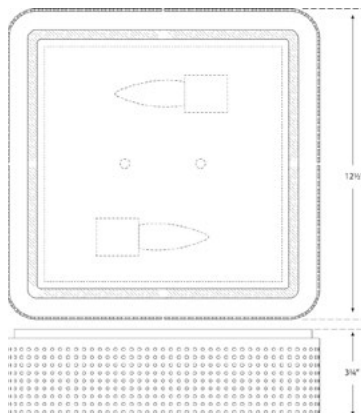

WIDTH: 12.5"
HEIGHT: 3.5"
CANOPY: 9.5" SQUARE

SOCKET

2 - CANDELABRA

WATTAGE

2 - 40 B

kelly wearstler

PRECISION LARGE SQUARE FLUSH MOUNT

KW 4061

MATERIALS SHOWN

POLISHED NICKEL
WITH CLOUDED GLASS

AVAILABLE IN

ANTIQUE-BURNISHED BRASS
POLISHED NICKEL
BRONZE

DIMENSIONS

WIDTH: 12.5"
HEIGHT: 3.5"
CANOPY: 9.5" SQUARE

SOCKET

2 - CANDELABRA

ANTIQUE-BURNISHED BRASS
POLISHED NICKEL
BRONZE

DIMENSIONS

WIDTH: 12.5"
HEIGHT: 3.5"
CANOPY: 9.5" SQUARE

SOCKET

2 - CANDELABRA

WATTAGE

2 - 40 B