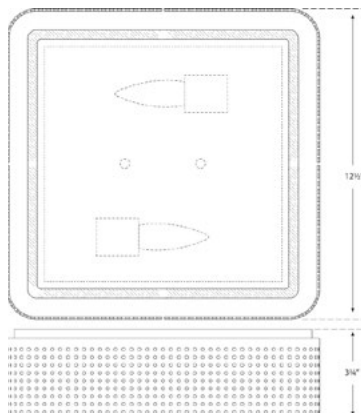

WIDTH: 12.5"
HEIGHT: 3.5"
CANOPY: 9.5" SQUARE

SOCKET

2 - CANDELABRA

WATTAGE

2 - 40 B

kelly wearstler

PRECISION LARGE SQUARE FLUSH MOUNT

KW 4061

MATERIALS SHOWN

POLISHED NICKEL
WITH CLOUDED GLASS

AVAILABLE IN

ANTIQUE-BURNISHED BRASS
POLISHED NICKEL
BRONZE

DIMENSIONS

WIDTH: 12.5"
HEIGHT: 3.5"
CANOPY: 9.5" SQUARE

SOCKET

2 - CANDELABRA

WATTAGE

2 - 40 B

kelly wearstler

PRECISION LARGE SQUARE FLUSH MOUNT

KW 4061

MATERIALS SHOWN

BRONZE WITH
CLOUDED GLASS

AVAILABLE IN

ANTIQUE-BURNISHED BRASS
POLISHED NICKEL
BRONZE

DIMENSIONS

WIDTH: 12.5"
HEIGHT: 3.5"
CANOPY: 9.5" SQUARE

SOCKET

2 - CANDELABRA

WATTAGE

2 - 40 B