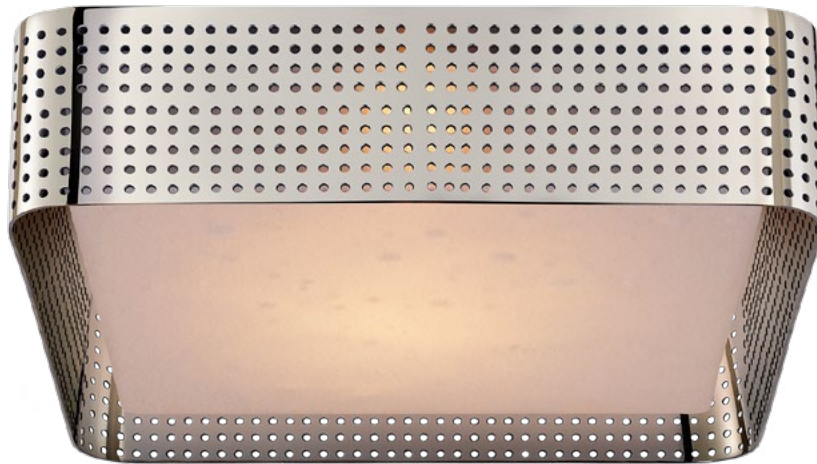

kelly wearstler

PRECISION LARGE SQUARE FLUSH MOUNT

KW 4061

MATERIALS SHOWN

ANTIQUE-BURNISHED BRASS
WITH CLOUDED GLASS

AVAILABLE IN

ANTIQUE-BURNISHED BRASS
POLISHED NICKEL
BRONZE

DIMENSIONS

WIDTH: 12.5"
HEIGHT: 3.5"
CANOPY: 9.5" SQUARE

SOCKET

2 - CANDELABRA

WATTAGE

2 - 40 B

kelly wearstler

PRECISION LARGE SQUARE FLUSH MOUNT

KW 4061

MATERIALS SHOWN

POLISHED NICKEL
WITH CLOUDED GLASS

AVAILABLE IN

ANTIQUE-BURNISHED BRASS
POLISHED NICKEL
BRONZE

DIMENSIONS

WIDTH: 12.5"
HEIGHT: 3.5"
CANOPY: 9.5" SQUARE

SOCKET

2 - CANDELABRA

WATTAGE

2 - 40 B

kelly wearstler

PRECISION LARGE SQUARE FLUSH MOUNT

KW 4061

MATERIALS SHOWN

BRONZE WITH
CLOUDED GLASS

AVAILABLE IN