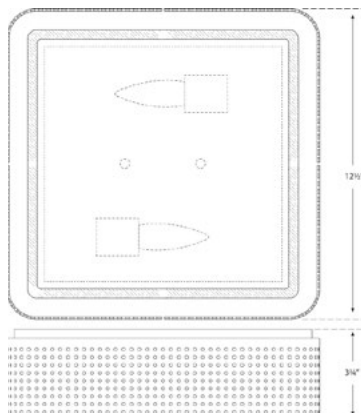

kelly wearstler

PRECISION LARGE SQUARE FLUSH MOUNT

KW 4061

MATERIALS SHOWN

ANTIQUE-BURNISHED BRASS
WITH CLOUDED GLASS

AVAILABLE IN

ANTIQUE-BURNISHED BRASS
POLISHED NICKEL
BRONZE

DIMENSIONS

WIDTH: 12.5"
HEIGHT: 3.5"
CANOPY: 9.5" SQUARE

SOCKET

2 - CANDELABRA

WATTAGE

2 - 40 B

kelly wearstler

PRECISION LARGE SQUARE FLUSH MOUNT

KW 4061

MATERIALS SHOWN

POLISHED NICKEL
WITH CLOUDED GLASS

AVAILABLE IN

ANTIQUE-BURNISHED BRASS
POLISHED NICKEL
BRONZE

DIMENSIONS

WIDTH: 12.5"
HEIGHT: 3.5"
CANOPY: 9.5" SQUARE

SOCKET

2 - CANDELABRA

ANTIQUE-BURNISHED BRASS
POLISHED NICKEL
BRONZE

DIMENSIONS

WIDTH: 12.5"
HEIGHT: 3.5"
CANOPY: 9.5" SQUARE

SOCKET

2 - CANDELABRA

WATTAGE

2 - 40 B