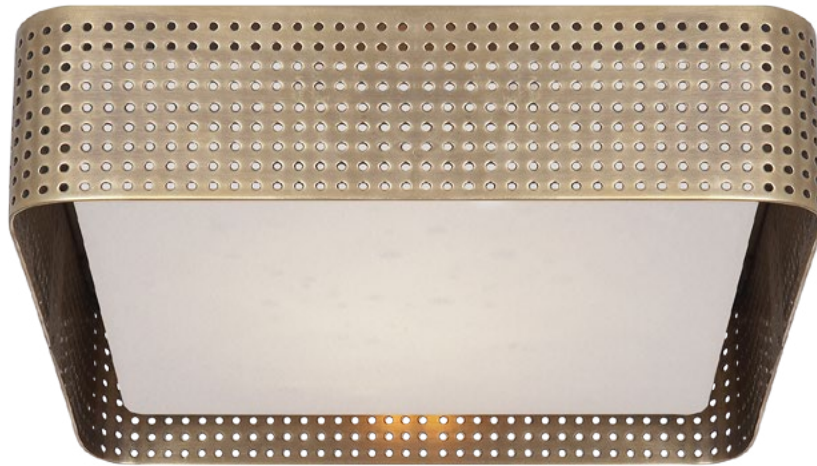

kelly wearstler

PRECISION LARGE SQUARE FLUSH MOUNT

KW 4061

MATERIALS SHOWN

ANTIQUE-BURNISHED BRASS
WITH CLOUDED GLASS

AVAILABLE IN

ANTIQUE-BURNISHED BRASS
POLISHED NICKEL
BRONZE

DIMENSIONS

WIDTH: 12.5"
HEIGHT: 3.5"
CANOPY: 9.5" SQUARE

SOCKET

2 - CANDELABRA

WATTAGE

2 - 40 B

kelly wearstler

PRECISION LARGE SQUARE FLUSH MOUNT

KW 4061

MATERIALS SHOWN

POLISHED NICKEL
WITH CLOUDED GLASS

AVAILABLE IN

ANTIQUE-BURNISHED BRASS
POLISHED NICKEL
BRONZE

DIMENSIONS

WIDTH: 12.5"
HEIGHT: 3.5"
CANOPY: 9.5" SQUARE

SOCKET

2 - CANDELABRA

WATTAGE

2 - 40 B

kelly wearstler

PRECISION LARGE SQUARE FLUSH MOUNT

KW 4061

MATERIALS SHOWN

BRONZE WITH
CLOUDED GLASS

AVAILABLE IN