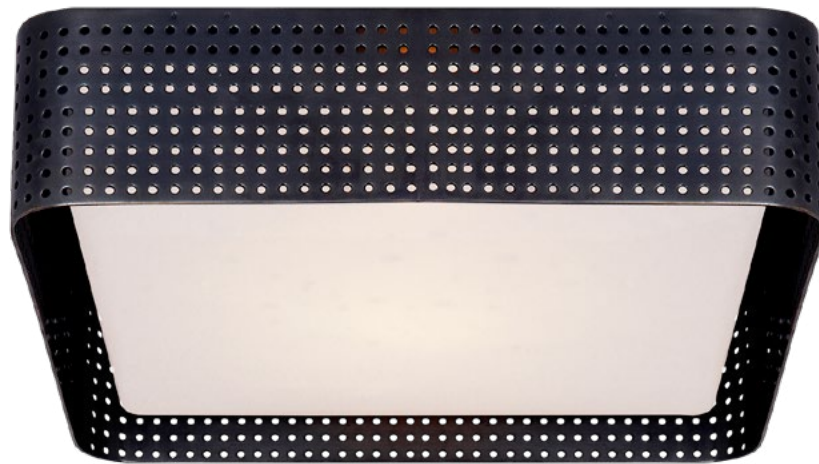

kelly wearstler