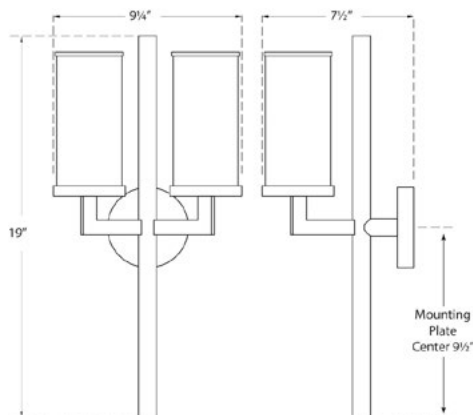

LIAISON DOUBLE SCONCE

KW 2201

MATERIALS SHOWN

ANTIQUE-BURNISHED BRASS
WITH CRACKLE GLASS

AVAILABLE IN

ANTIQUE-BURNISHED BRASS
POLISHED NICKEL
BRONZE

DIMENSIONS

WIDTH: 9.5"
HEIGHT: 19"
EXTENSION: 5.25"
BACKPLATE: 4" ROUND

SOCKET

2 - CANDELABRA

WATTAGE

2 - 60 C
REQUIRES A SMALLER
OUTLET BOX

LIAISON DOUBLE SCONCE

KW 2201

MATERIALS SHOWN

POLISHED NICKEL
WITH CRACKLE GLASS

AVAILABLE IN

ANTIQUE-BURNISHED BRASS
POLISHED NICKEL
BRONZE

DIMENSIONS

WIDTH: 9.5"
HEIGHT: 19"
EXTENSION: 5.25"
BACKPLATE: 4" ROUND

SOCKET

2 - CANDELABRA

WATTAGE

2 - 60 C
REQUIRES A SMALLER
OUTLET BOX

LIAISON DOUBLE SCONCE

KW 2201

MATERIALS SHOWN

BRONZE WITH
CRACKLE GLASS

AVAILABLE IN

ANTIQUE-BURNISHED BRASS
POLISHED NICKEL
BRONZE

DIMENSIONS

WIDTH: 9.5"
HEIGHT: 19"
EXTENSION: 5.25"
BACKPLATE: 4" ROUND