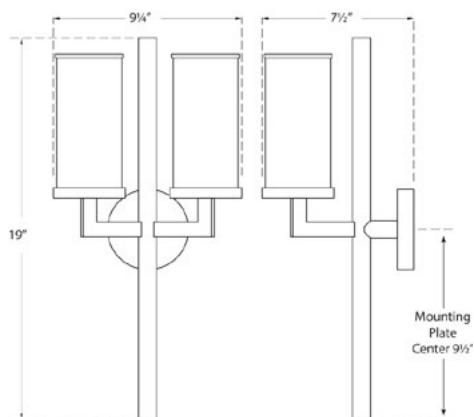

LIAISON DOUBLE SCONCE

KW 2201

MATERIALS SHOWN

ANTIQUE-BURNISHED BRASS
WITH CRACKLE GLASS

AVAILABLE IN

ANTIQUE-BURNISHED BRASS
POLISHED NICKEL
BRONZE

DIMENSIONS

WIDTH: 9.5"
HEIGHT: 19"
EXTENSION: 5.25"
BACKPLATE: 4" ROUND

SOCKET

2 - CANDELABRA

WATTAGE

2 - 60 C
REQUIRES A SMALLER
OUTLET BOX

LIAISON DOUBLE SCONCE

KW 2201

MATERIALS SHOWN

POLISHED NICKEL
WITH CRACKLE GLASS

AVAILABLE IN

ANTIQUE-BURNISHED BRASS
POLISHED NICKEL
BRONZE

DIMENSIONS

WIDTH: 9.5"
HEIGHT: 19"
EXTENSION: 5.25"
BACKPLATE: 4" ROUND

SOCKET

2 - CANDELABRA

WATTAGE

2 - 60 C
REQUIRES A SMALLER
OUTLET BOX

LIAISON DOUBLE SCONCE

KW 2201

MATERIALS SHOWN

BRONZE WITH
CRACKLE GLASS

AVAILABLE IN

ANTIQUE-BURNISHED BRASS
POLISHED NICKEL
BRONZE

DIMENSIONS

WIDTH: 9.5"
HEIGHT: 19"
EXTENSION: 5.25"
BACKPLATE: 4" ROUND