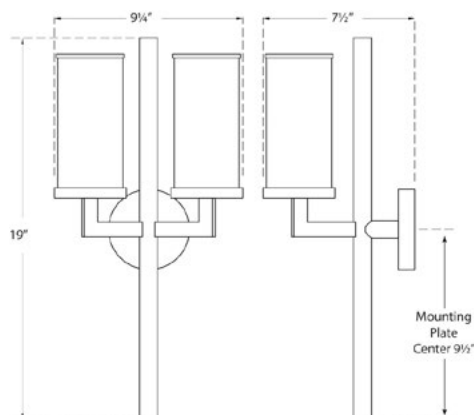

LIAISON DOUBLE SCONCE

KW 2201

MATERIALS SHOWN

ANTIQUE-BURNISHED BRASS
WITH CRACKLE GLASS

AVAILABLE IN

ANTIQUE-BURNISHED BRASS
POLISHED NICKEL
BRONZE

DIMENSIONS

WIDTH: 9.5"
HEIGHT: 19"
EXTENSION: 5.25"
BACKPLATE: 4" ROUND

AVAILABLE IN

ANTIQUE-BURNISHED BRASS
POLISHED NICKEL
BRONZE

DIMENSIONS

WIDTH: 9.5"
HEIGHT: 19"
EXTENSION: 5.25"
BACKPLATE: 4" ROUND

SOCKET

2 - CANDELABRA

WATTAGE

2 - 60 C
REQUIRES A SMALLER
OUTLET BOX

LIAISON DOUBLE SCONCE

KW 2201

MATERIALS SHOWN

BRONZE WITH
CRACKLE GLASS

AVAILABLE IN

ANTIQUE-BURNISHED BRASS
POLISHED NICKEL
BRONZE

DIMENSIONS

WIDTH: 9.5"
HEIGHT: 19"
EXTENSION: 5.25"
BACKPLATE: 4" ROUND

SOCKET

2 - CANDELABRA

WATTAGE

2 - 60 C
REQUIRES A SMALLER
OUTLET BOX