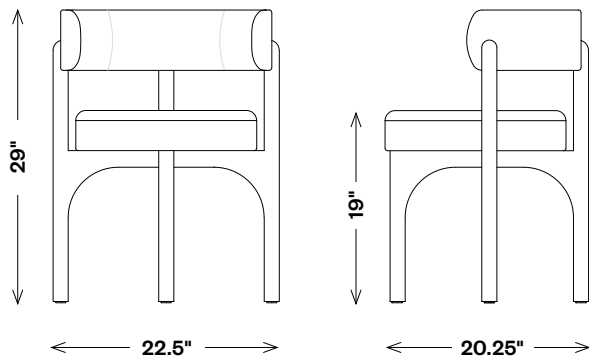

## Heron Dining Chair

EJV1558-22

Materials Shown

**in Berbas Oatmeal**

Dimensions

**Width: 22.5"**  
**Depth: 20.25"**  
**Height: 29"**

Finishes

Available In