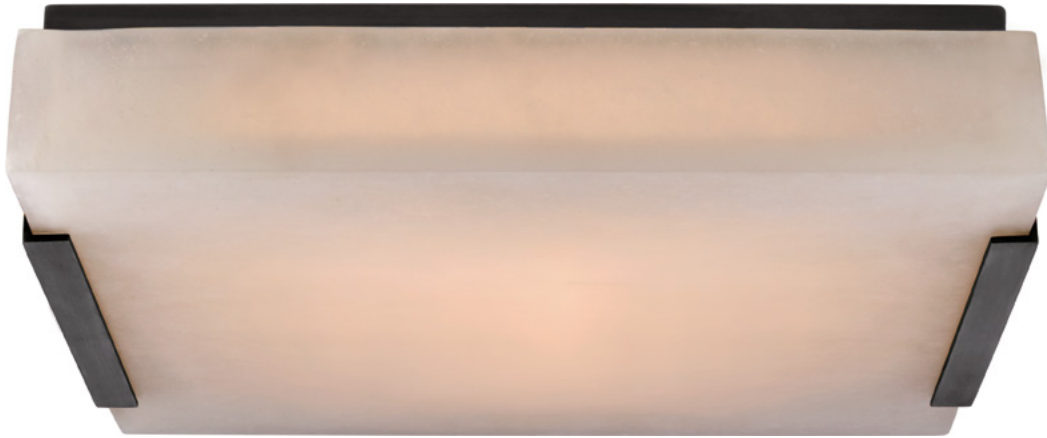

kelly wearstler

COVET MEDIUM FLUSH MOUNT

KW4113-ABALB

MATERIALS SHOWN

Antique Burnished Brass
with Alabaster

AVAILABLE IN

Antique Burnished Brass
Bronze
Polished Nickel

DIMENSIONS

Height: 2 $\frac{3}{4}$ "
Width: 14 $\frac{1}{4}$ "
Canopy: 13 $\frac{1}{4}$ " Square

SOCKET

Dedicated LED

WATTAGE

46w (4300lm)

kelly wearstler

COVET MEDIUM FLUSH MOUNT

KW4113-BZALB

MATERIALS SHOWN

Bronze with Alabaster

AVAILABLE IN

Antique Burnished Brass

Bronze

Polished Nickel

DIMENSIONS

Height: 2 $\frac{3}{4}$ "

Width: 14 $\frac{1}{4}$ "

Canopy: 13 $\frac{1}{4}$ " Square

SOCKET

Dedicated LED

WATTAGE

46w (4300lm)

kelly wearstler

COVET MEDIUM FLUSH MOUNT