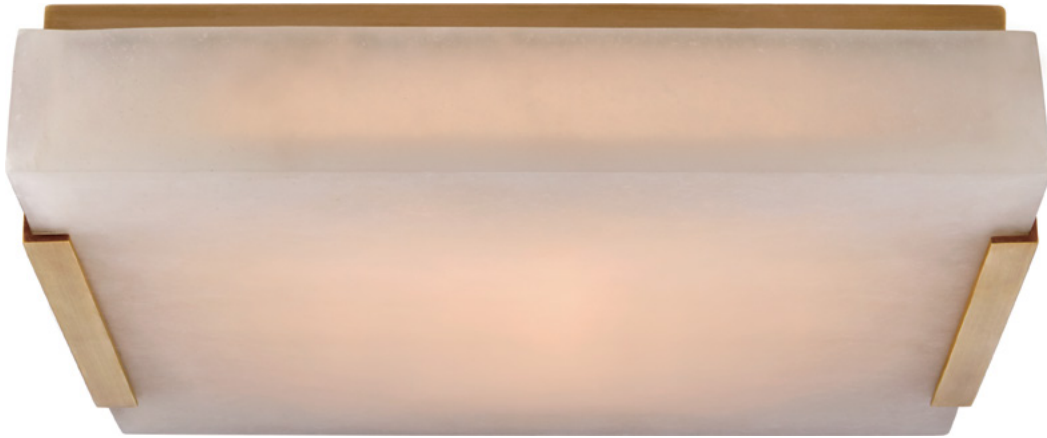

kelly wearstler

COVET MEDIUM FLUSH MOUNT

KW4113-ABALB

MATERIALS SHOWN

Antique Burnished Brass
with Alabaster

AVAILABLE IN

Antique Burnished Brass
Bronze
Polished Nickel

DIMENSIONS

Height: 2 $\frac{3}{4}$ "
Width: 14 $\frac{1}{4}$ "
Canopy: 13 $\frac{1}{4}$ " Square

SOCKET

Dedicated LED

WATTAGE

46w (4300lm)

kelly wearstler

COVET MEDIUM FLUSH MOUNT

KW4113-BZALB

MATERIALS SHOWN

Bronze with Alabaster

AVAILABLE IN

Antique Burnished Brass

Bronze

Polished Nickel

DIMENSIONS

Height: 2 $\frac{3}{4}$ "

Width: 14 $\frac{1}{4}$ "

Canopy: 13 $\frac{1}{4}$ " Square

SOCKET

Dedicated LED

WATTAGE

46w (4300lm)

kelly wearstler

COVET MEDIUM FLUSH MOUNT