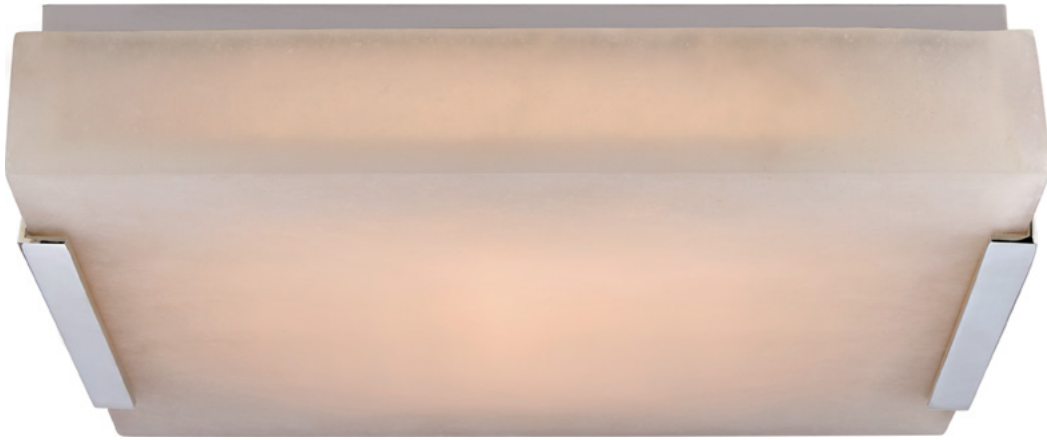

kelly wearstler

COVET MEDIUM FLUSH MOUNT

KW4113-ABALB

MATERIALS SHOWN

Antique Burnished Brass
with Alabaster

AVAILABLE IN

Antique Burnished Brass
Bronze
Polished Nickel

DIMENSIONS

Height: 2 $\frac{3}{4}$ "
Width: 14 $\frac{1}{4}$ "
Canopy: 13 $\frac{1}{4}$ " Square

SOCKET

Dedicated LED

WATTAGE

46w (4300lm)

kelly wearstler

COVET MEDIUM FLUSH MOUNT

KW4113-BZALB

Width: 14 $\frac{1}{4}$ "

Canopy: 13 $\frac{1}{4}$ " Square

SOCKET

Dedicated LED

WATTAGE

46w (4300lm)

kelly wearstler

COVET MEDIUM FLUSH MOUNT

KW4113-PNALB

MATERIALS SHOWN

Polished Nickel with Alabaster

AVAILABLE IN

Antique Burnished Brass
Bronze
Polished Nickel

DIMENSIONS

Height: 2 $\frac{3}{4}$ "
Width: 14 $\frac{1}{4}$ "
Canopy: 13 $\frac{1}{4}$ " Square