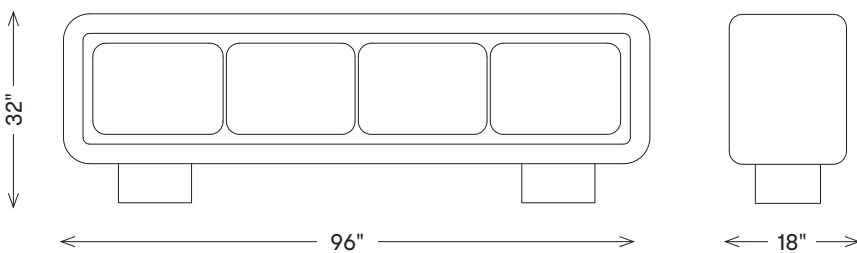

kelly wearstler

COLINA CREDENZA

FCS19020

MATERIALS SHOWN

White Resin

AVAILABLE IN

Inquire about custom finishes

DIMENSIONS

Available in 72", 84" and 96"

18D" x 32H" x 72W"

18D" x 32H" x 84W"

18D" x 32H" x 96W"

FINISHES