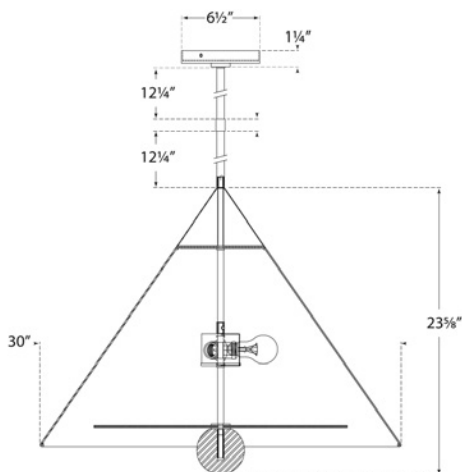

CLEO LARGE PENDANT

KW 5515AB/WM-WHT

MATERIALS SHOWN

Antique-Burnished Brass
and White Marble with White Shade

AVAILABLE IN

Black Marble with Black Shade

DIMENSIONS

O/A Height: 50"
Fixture Height: 24"
Min. Custom Height: 39"
Width: 30"
Canopy: 6.5" Round

SOCKET

3 - E 26 Keyless

WATTAGE

3 - 40 A

kelly wearstler

CLEO LARGE PENDANT

KW 5515AB/BM-BLK

MATERIALS SHOWN

Antique-Burnished Brass
and Black Marble with Black Shade

AVAILABLE IN

White Marble with White Shade

DIMENSIONS

O/A Height: 50"
Fixture Height: 24"
Min. Custom Height: 39"
Width: 30"
Canopy: 6.5" Round

SOCKET