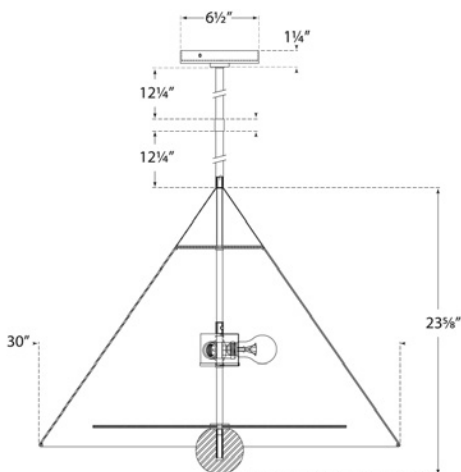

CLEO LARGE PENDANT

KW 5515AB/WM-WHT

MATERIALS SHOWN

Antique-Burnished Brass
and White Marble with White Shade

AVAILABLE IN

Black Marble with Black Shade

DIMENSIONS

O/A Height: 50"
Fixture Height: 24"
Min. Custom Height: 39"
Width: 30"
Canopy: 6.5" Round

SOCKET

3 - E 26 Keyless

WATTAGE

3 - 40 A

kelly wearstler

CLEO LARGE PENDANT

KW 5515AB/BM-BLK

MATERIALS SHOWN

Antique-Burnished Brass
and Black Marble with Black Shade

AVAILABLE IN

White Marble with White Shade

DIMENSIONS

O/A Height: 50"
Fixture Height: 24"
Min. Custom Height: 39"
Width: 30"
Canopy: 6.5" Round

SOCKET