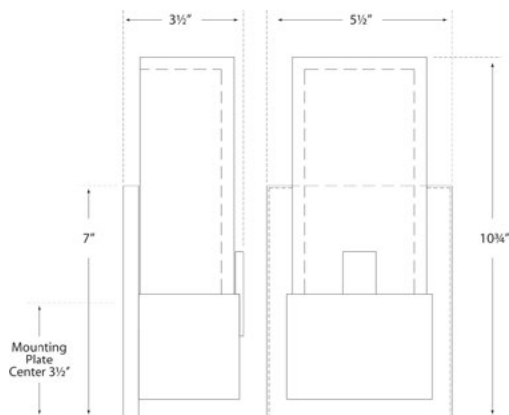

COVET SHORT CLIP BATH SCONCE

KW2113

MATERIALS SHOWN

ANTIQUE-BURNISHED BRASS
WITH ALABASTER

AVAILABLE IN

ANTIQUE-BURNISHED BRASS
POLISHED NICKEL
BRONZE

DIMENSIONS

WIDTH: 5.5"
HEIGHT: 10.75"
EXTENSION: 3.5"
BACKPLATE: 5.5" X 7" RECT

SOCKET

KEYLESS

WATTAGE

12 LED B
REQUIRES A SMALLER
OUTLET BOX

COVET SHORT CLIP BATH SCONCE

KW2113

MATERIALS SHOWN

POLISHED NICKEL
WITH ALABASTER

AVAILABLE IN

ANTIQUE-BURNISHED BRASS
POLISHED NICKEL
BRONZE

DIMENSIONS

WIDTH: 5.5"
HEIGHT: 10.75"
EXTENSION: 3.5"
BACKPLATE: 5.5" X 7" RECT

SOCKET

KEYLESS

WATTAGE

12 LED B
REQUIRES A SMALLER
OUTLET BOX

COVET SHORT CLIP BATH SCONCE

KW2113

MATERIALS SHOWN

BRONZE WITH ALABASTER

AVAILABLE IN

ANTIQUE-BURNISHED BRASS
POLISHED NICKEL
BRONZE

DIMENSIONS

WIDTH: 5.5"
HEIGHT: 10.75"
EXTENSION: 3.5"
BACKPLATE: 5.5" X 7" RECT