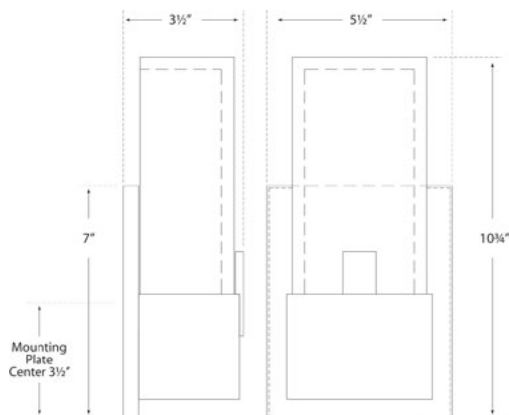

COVET SHORT CLIP BATH SCONCE

KW2113

MATERIALS SHOWN

POLISHED NICKEL
WITH ALABASTER

AVAILABLE IN

ANTIQUE-BURNISHED BRASS
POLISHED NICKEL
BRONZE

DIMENSIONS

WIDTH: 5.5"
HEIGHT: 10.75"
EXTENSION: 3.5"
BACKPLATE: 5.5" X 7" RECT

SOCKET

KEYLESS

WATTAGE

12 LED B
REQUIRES A SMALLER
OUTLET BOX