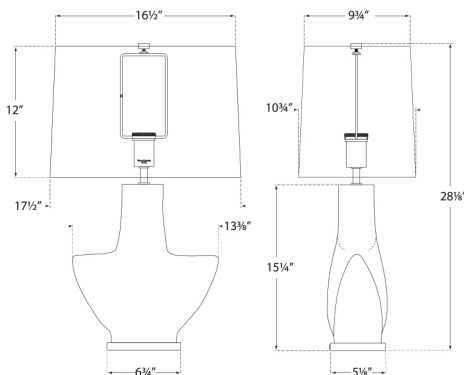

ARMATO SMALL TABLE LAMP

KW 3612PRW-L

MATERIALS SHOWN

Porous White Ceramic
with Oval Linen Shade

AVAILABLE IN

Porous White Ceramic
Black Metallic Ceramic

DIMENSIONS

Height: 28"
Width: 17.5"
Base: 6.25" Round
Shade: 16.5" x 17.5" x 12" Oval

SOCKET

E26 Dimmer

WATTAGE

75 A