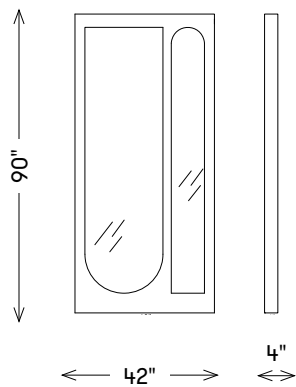

kelly wearstler

ROXBURY FLOOR MIRROR

EJV1546-04

MATERIALS SHOWN

Ebonized Ash

AVAILABLE IN

White Wash Ash, Cerused Wenge, Dark Teal Ash, Ebonized Ash, Grey Ash, Natural Wenge, Oxblood Ash

DIMENSIONS

Width: 42"
Height: 90"
Depth: 4"

FINISHES