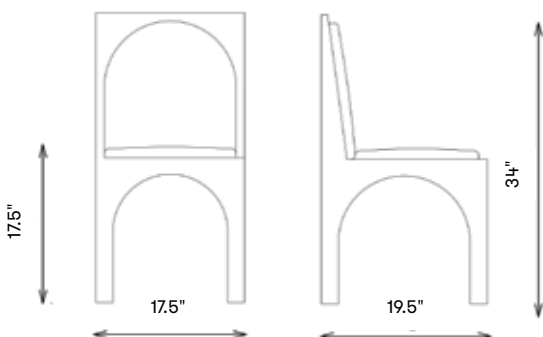

ROXBURY DINING CHAIR

EJV1527-28

MATERIALS SHOWN

Dark Grey Plaster Finish In Sonoma Ebony

AVAILABLE IN

EJV1527-28 Snow White Plaster
EJV1527-28 Ivory Plaster
EJV1527-28 Dark Grey Plaster
EJV1527-28 Lava Plaster
EJV1527-28 Wenge
See Fabrics PDF

DIMENSIONS

Width: 17.5"
Depth: 19.5"
Height: 34"
Seat Height: 17.5"