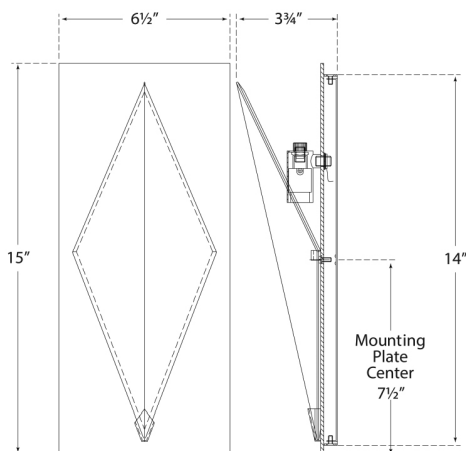

FORMA SCONCE

KW2250

MATERIALS SHOWN

Antique-Burnished Brass
with White Glass

AVAILABLE IN

Bronze with White Glass

DIMENSIONS

Width: 6.5"
Height: 15"
Extension: 3.75"
Backplate: 5.75" X 14" Rect

SOCKET

E12 Candelabra

WATTAGE

60 C

FORMA SCONCE

KW2250

MATERIALS SHOWN

Bronze with White Glass

AVAILABLE IN

Antique-Burnished Brass with White Glass

DIMENSIONS

Width: 6.5"
 Height: 15"
 Extension: 3.75"
 Backplate: 5.75" X 14" Rect

SOCKET

E12 Candelabra

WATTAGE

60 C