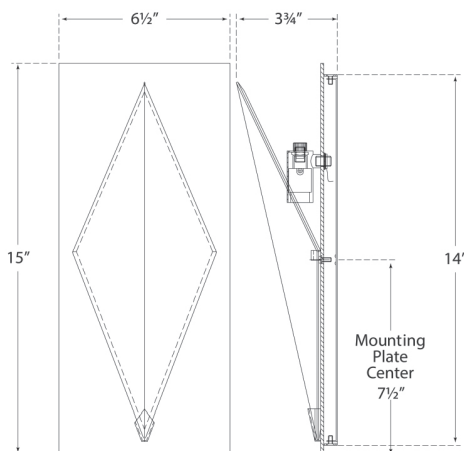

FORMA SCONCE

KW2250

MATERIALS SHOWN

Bronze with White Glass

AVAILABLE IN

Antique-Burnished Brass with White Glass

DIMENSIONS

Width: 6.5"
Height: 15"
Extension: 3.75"
Backplate: 5.75" X 14" Rect

SOCKET

E12 Candelabra

WATTAGE

60 C