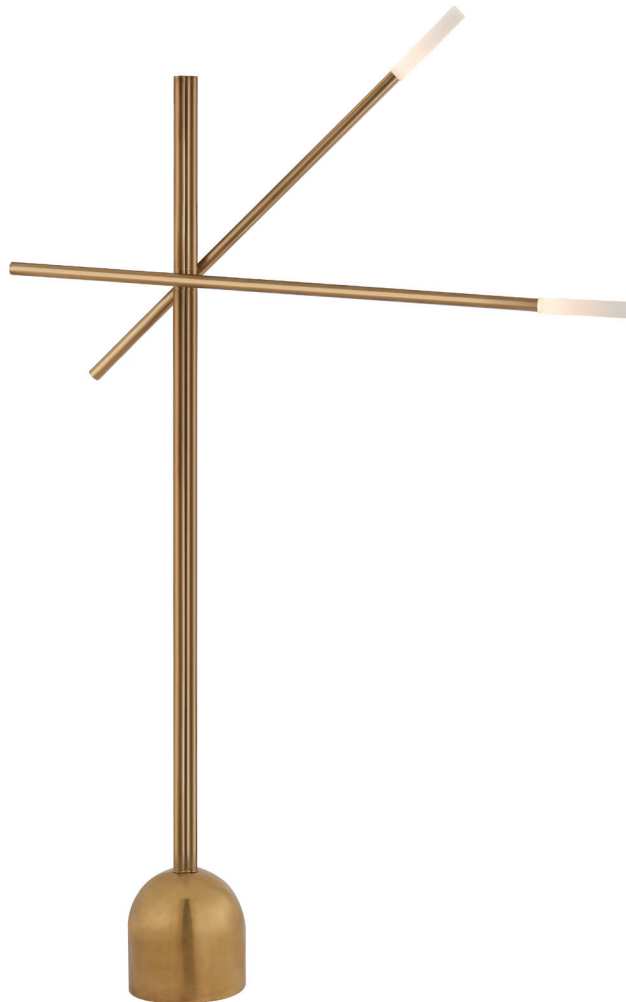

kelly wearstler

## ROUSSEAU DOUBLE BOOM ARM FLOOR LAMP

KW1585-ABEC

### DIMENSIONS

Height: 78" - 88½"  
Width: 10"  
Extension: 45½" - 53"  
Base: 10" Round