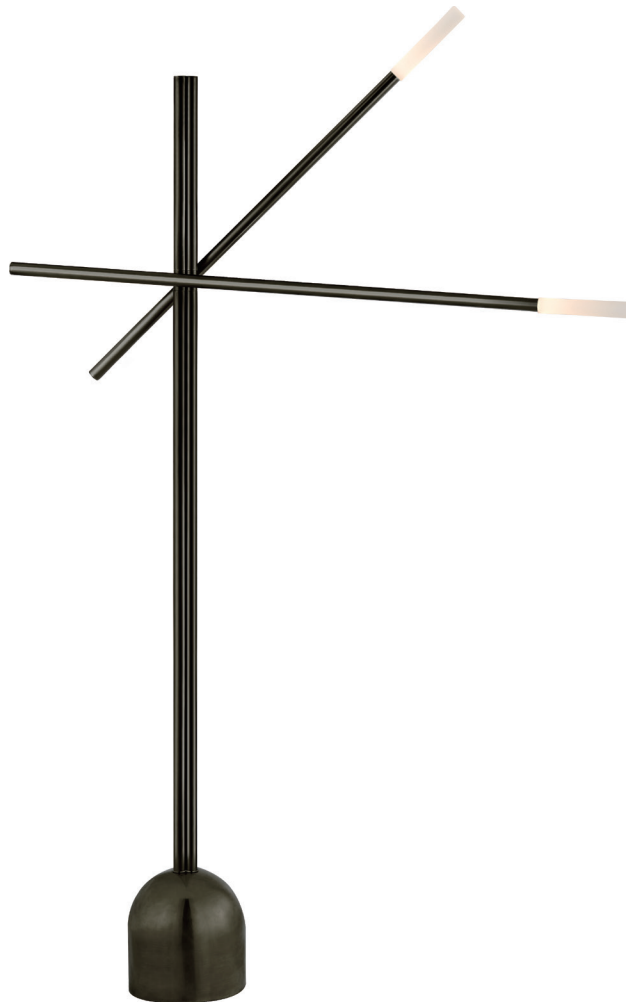

## ROUSSEAU DOUBLE BOOM ARM FLOOR LAMP

KW1585-ABEC

### DIMENSIONS

Height: 78" - 88½"  
Width: 10"  
Extension: 45½" - 53"  
Base: 10" Round

### SOCKET

Dedicated LED w/ In Line Dimmer

## ROUSSEAU DOUBLE BOOM ARM FLOOR LAMP

KW1585-BZEC