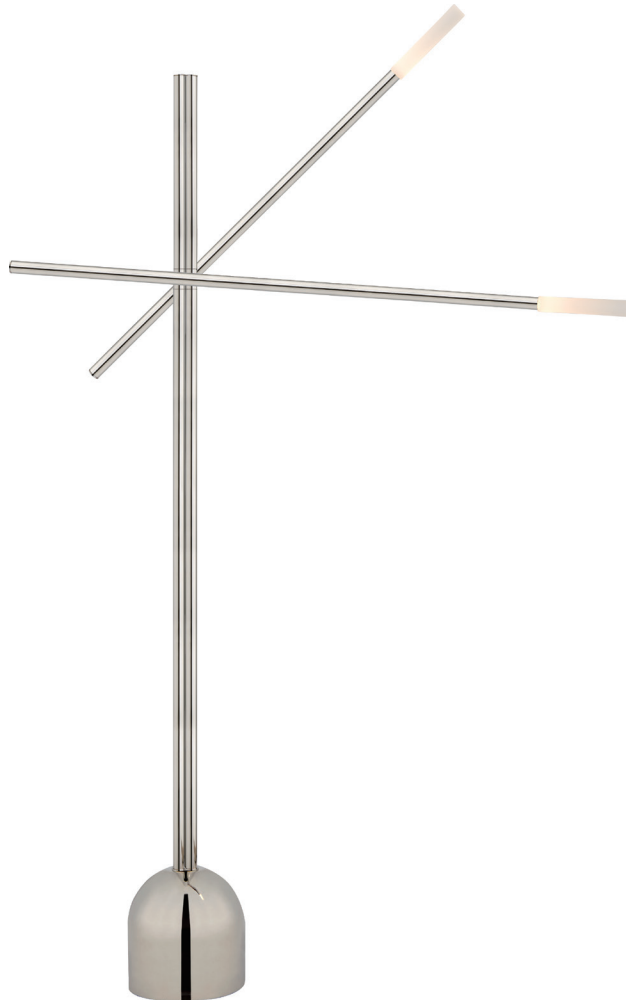

kelly wearstler

ROUSSEAU DOUBLE BOOM ARM FLOOR LAMP

KW1585-PNEC

MATERIALS SHOWN

Polished Nickel with Etched Crystal

AVAILABLE IN

Antique Burnished Brass
Bronze
Polished Nickel

DIMENSIONS

Height: 78" - 88½"
Width: 10"
Extension: 45½" - 53"
Base: 10" Round

SOCKET

Dedicated LED w/ In Line Dimmer

WATTAGE

8W (800lm)