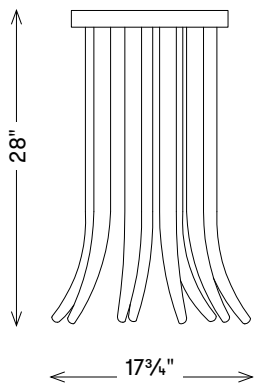

kelly wearstler

DREXEL SIDE TABLE

EJV1523-42

MATERIALS SHOWN

Sandblasted Ebonized Douglas Fir

DIMENSIONS

Tabletop diameter: 14"

Overall width: 17 3/4"

Height: 28"

FINISH