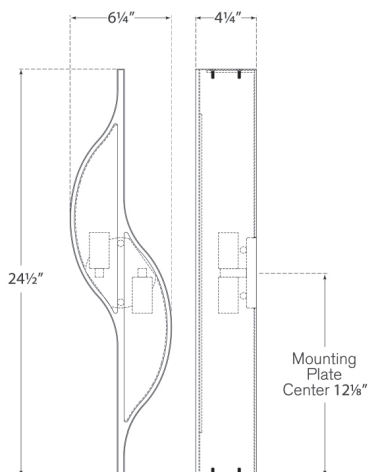

AVANT LARGE CURVE SCONCE

KW 2705BZ-FG

MATERIALS SHOWN

Bronze with Frosted Glass

AVAILABLE IN

Antique-Burnished Brass
Polished Nickel

DIMENSIONS

Height: 24.5"
Width: 6.25"
Extension: 4.25"
Backplate: 4" Round

SOCKET

2 - E17 Keyless

WATTAGE

2 - 40 T