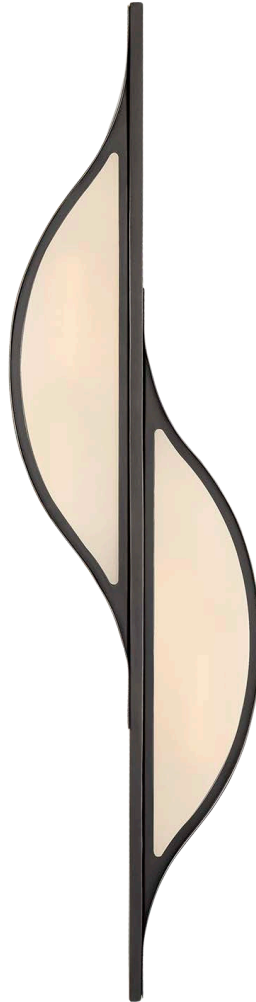

# AVANT LARGE CURVE SCONCE

KW 2705AB-FG

## MATERIALS SHOWN

Polished Nickel  
with Frosted Glass

## SOCKET

2 - E17 Keyless

## WATTAGE

2 - 40 T

kelly wearstler