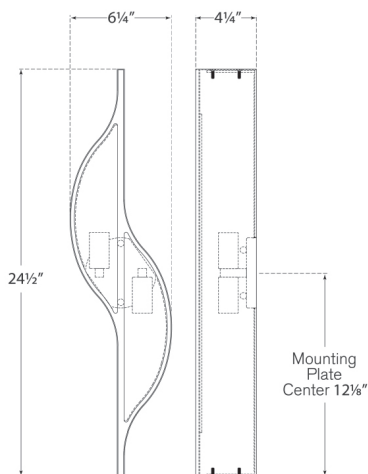

AVANT LARGE CURVE SCONCE

KW 2705PN-FG

MATERIALS SHOWN

Polished Nickel
with Frosted Glass

AVAILABLE IN

Antique-Burnished Brass
Bronze

DIMENSIONS

Height: 24.5"
Width: 6.25"
Extension: 4.25"
Backplate: 4" Round

SOCKET

2 - E17 Keyless

WATTAGE

2 - 40 T