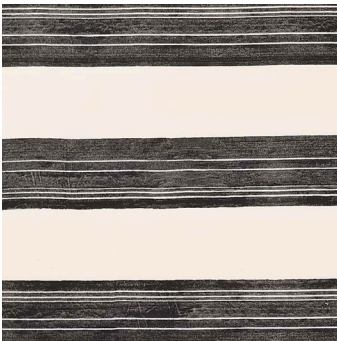

kelly wearstler

ASKEW WALLPAPER

GWF 3701

COLORS

(18) Ivory/Onyx
(115) Ivory/Pool
(116) Ivory/Taupe
(853) Slate/Jade

COLLECTION

Kelly Wearstler IV

CONTENT

100% Paper

PAPER WIDTH

27"

PATTERN REPEAT

24.88" vert x 27" horiz

USE

Wallcovering

ORIGIN

United States

This image is for illustrative purposes only. The colors shown are accurate within the constraints of lighting, photography and the color accuracy of your monitor.

kelly wearstler

ASKEW WALLPAPER COLORWAYS