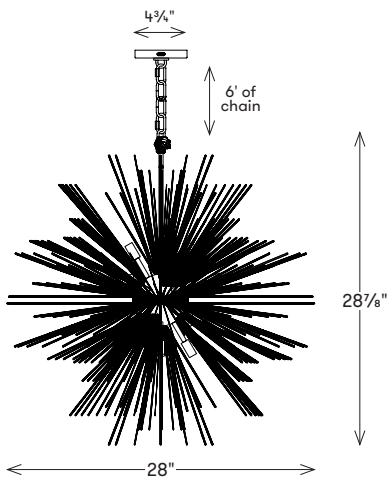

MATERIALS SHOWN

Polished Nickel

Available in

Gild
Polished Nickel
Aged Iron
Burnished Silver Leaf

DIMENSIONS

Fixture Height: 28 $\frac{7}{8}$ "
Width: 28"
Canopy: 4 $\frac{3}{4}$ " Round

SOCKET

20 - Candelabra

WATTAGE

20 - 60 C