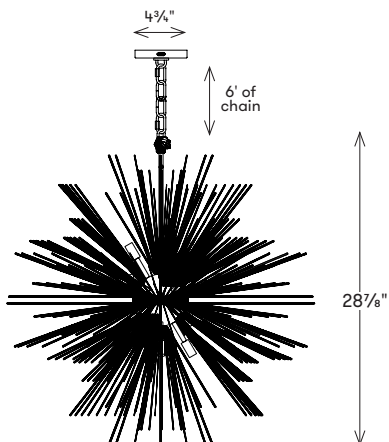

STRADA MEDIUM ROUND PENDANT

KW 5071G

MATERIALS SHOWN

Gild

Available in

- Gild
- Polished Nickel
- Aged Iron
- Burnished Silver Leaf

DIMENSIONS

Fixture Height: 28⁷/₈"
 Width: 28"
 Canopy: 4³/₄" Round

Polished Nickel

Available in

Gild
Polished Nickel
Aged Iron
Burnished Silver Leaf

DIMENSIONS

Fixture Height: 28 $\frac{7}{8}$ "
Width: 28"
Canopy: 4 $\frac{3}{4}$ " Round

SOCKET

20 - Candelabra

WATTAGE

DIMENSIONS

Fixture Height: 28 $\frac{7}{8}$ "
Width: 28"
Canopy: 4 $\frac{3}{4}$ " Round

SOCKET

20 - Candelabra

WATTAGE

20 - 60 C

kelly wearstler

STRADA MEDIUM ROUND PENDANT

KW 5071BSL

MATERIALS SHOWN

Burnished Silver Leaf

Available in

Gild
Polished Nickel
Aged Iron
Burnished Silver Leaf

DIMENSIONS

Fixture Height: 28 $\frac{7}{8}$ "
Width: 28"
Canopy: 4 $\frac{3}{4}$ " Round

SOCKET