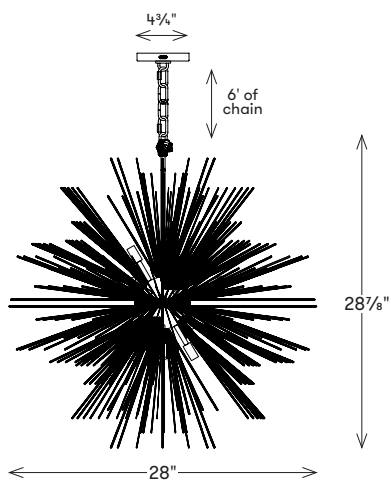

STRADA MEDIUM ROUND PENDANT

KW 5071G

MATERIALS SHOWN

Gild

Available in

- Gild
- Polished Nickel
- Aged Iron
- Burnished Silver Leaf

DIMENSIONS

Fixture Height: 28⁷/₈"
 Width: 28"
 Canopy: 4³/₄" Round

Polished Nickel

Available in

Gild
Polished Nickel
Aged Iron
Burnished Silver Leaf

DIMENSIONS

Fixture Height: 28 $\frac{7}{8}$ "
Width: 28"
Canopy: 4 $\frac{3}{4}$ " Round

SOCKET

20 - Candelabra

WATTAGE

DIMENSIONS

Fixture Height: 28 $\frac{7}{8}$ "
Width: 28"
Canopy: 4 $\frac{3}{4}$ " Round

SOCKET

20 - Candelabra

WATTAGE

20 - 60 C

kelly wearstler

STRADA MEDIUM ROUND PENDANT

KW 5071BSL

MATERIALS SHOWN

Burnished Silver Leaf

Available in

Gild
Polished Nickel
Aged Iron
Burnished Silver Leaf

DIMENSIONS

Fixture Height: 28 $\frac{7}{8}$ "
Width: 28"
Canopy: 4 $\frac{3}{4}$ " Round

SOCKET