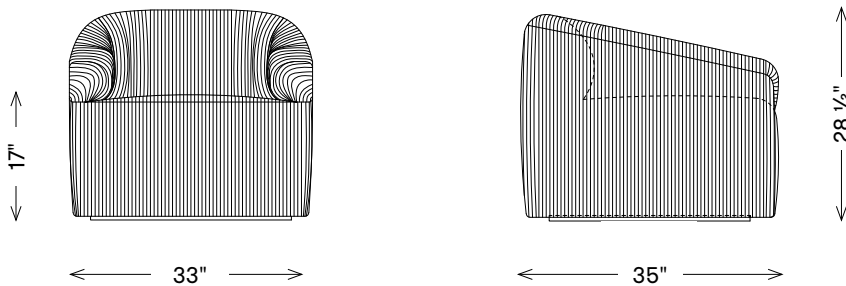

kelly wearstler

SOUFFLE CLUB CHAIR WITH SWIVEL

FCL14004

MATERIALS SHOWN

Onyx

AVAILABLE IN

See Materials PDF

DIMENSIONS

Width: 33"
Height: 28 1/2"
Seat Height: 17"
Depth: 35"