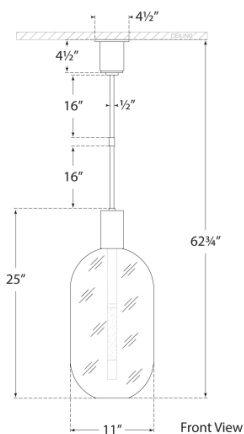

NYE TALL PENDANT

KW5132-BZ

MATERIALS SHOWN

BRONZE WITH CLEAR GLASS

AVAILABLE IN

ANTIQUÉ-BURNISHED BRASS

ANTIQUÉ NICKEL

BRONZE

POLISHED NICKEL

DIMENSIONS

O/A HEIGHT: 62.75"

MIN. CUSTOM HEIGHT: 36"

WIDTH: 11"

CANOPY: 4.5" ROUND

SOCKET

DEDICATED LED

WATTAGE

20W (1650LM)