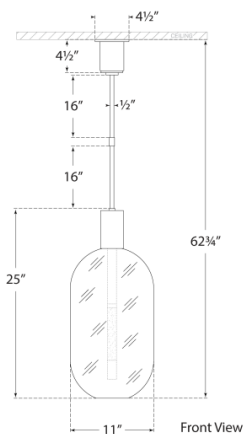

O/A HEIGHT: 62.75"
MIN. CUSTOM HEIGHT: 36"
WIDTH: 11"
CANOPY: 4.5" ROUND

SOCKET

DEDICATED LED

WATTAGE

20W (1650LM)

kelly wearstler

NYE TALL PENDANT

KW5132-AN

MATERIALS SHOWN

ANTIQUE NICKEL
WITH CLEAR GLASS

AVAILABLE IN

ANTIQUE-BURNISHED BRASS
ANTIQUE NICKEL
BRONZE
POLISHED NICKEL

DIMENSIONS

O/A HEIGHT: 62.75"
MIN. CUSTOM HEIGHT: 36"
WIDTH: 11"
CANOPY: 4.5" ROUND

MIN. CUSTOM HEIGHT: 36"

WIDTH: 11"

CANOPY: 4.5" ROUND

SOCKET

DEDICATED LED

WATTAGE

20W (1650LM)

kelly wearstler

NYE TALL PENDANT

KW5132-PN

MATERIALS SHOWN

POLISHED NICKEL
WITH CLEAR GLASS

AVAILABLE IN

ANTIQUE-BURNISHED BRASS
ANTIQUE NICKEL
BRONZE
POLISHED NICKEL

DIMENSIONS

O/A HEIGHT: 62.75"
MIN. CUSTOM HEIGHT: 36"
WIDTH: 11"
CANOPY: 4.5" ROUND