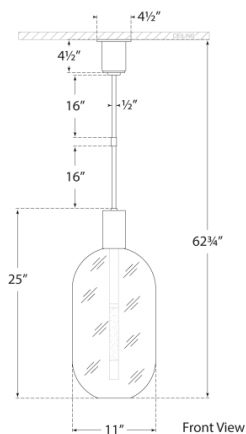

NYE TALL PENDANT

KW5132-AB

MATERIALS SHOWN

ANTIQUE-BURNISHED BRASS
WITH CLEAR GLASS

AVAILABLE IN

ANTIQUE-BURNISHED BRASS
ANTIQUE NICKEL
BRONZE
POLISHED NICKEL

DIMENSIONS

O/A HEIGHT: 62.75"
MIN. CUSTOM HEIGHT: 36"
WIDTH: 11"
CANOPY: 4.5" ROUND

SOCKET

DEDICATED LED

WATTAGE

20W (1650LM)