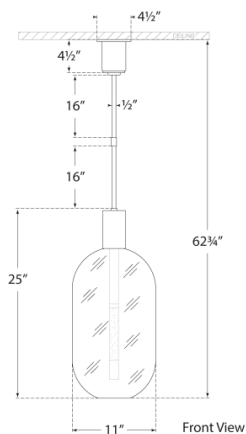

MATERIALS SHOWN

ANTIQUE NICKEL
WITH CLEAR GLASS

AVAILABLE IN

ANTIQUE-BURNISHED BRASS
ANTIQUE NICKEL
BRONZE
POLISHED NICKEL

DIMENSIONS

O/A HEIGHT: 62.75"
MIN. CUSTOM HEIGHT: 36"
WIDTH: 11"
CANOPY: 4.5" ROUND

BRONZE WITH CLEAR GLASS

AVAILABLE IN

ANTIQUÉ-BURNISHED BRASS

ANTIQUÉ NICKEL

BRONZE

POLISHED NICKEL

DIMENSIONS

O/A HEIGHT: 62.75"

MIN. CUSTOM HEIGHT: 36"

WIDTH: 11"

CANOPY: 4.5" ROUND

SOCKET

DEDICATED LED

WATTAGE

20W (1650LM)

kelly wearstler

NYE TALL PENDANT

KW5132-PN

MATERIALS SHOWN

POLISHED NICKEL
WITH CLEAR GLASS

AVAILABLE IN

ANTIQUE-BURNISHED BRASS
ANTIQUE NICKEL
BRONZE
POLISHED NICKEL

DIMENSIONS

O/A HEIGHT: 62.75"
MIN. CUSTOM HEIGHT: 36"
WIDTH: 11"
CANOPY: 4.5" ROUND