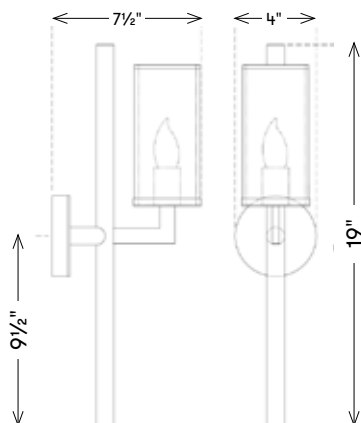

LIAISON SINGLE SCONCE

KW 2200AB-CRG

MATERIALS SHOWN

Antique-Burnished Brass with
Crackle Glass

AVAILABLE IN

Antique-Burnished Brass
Polished Nickel
Bronze

DIMENSIONS

Width: 4"
Height: 19"
Extension: 7.5"
Backplate: 4" Round

SOCKET

Candelabra

WATTAGE

60 C
Requires A Smaller
Outlet Box

kelly wearstler

LIAISON SINGLE SCONCE

KW2200PN-CRG

MATERIALS SHOWN

Polished Nickel
With Crackle Glass

AVAILABLE IN

Antique-Burnished Brass
Polished Nickel
Bronze

DIMENSIONS

Width: 4"
Height: 19"
Extension: 7.5"
Backplate: 4" Round

SOCKET

Candelabra

WATTAGE

DIMENSIONS

Width: 4"
Height: 19"
Extension: 7.5"
Backplate: 4" Round

SOCKET

Candelabra

WATTAGE

60 C
Requires A Smaller
Outlet Box