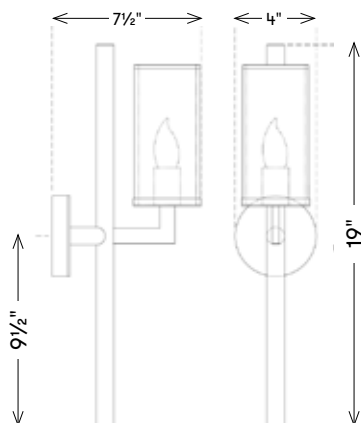

LIAISON SINGLE SCONCE

KW 2200AB-CRG

MATERIALS SHOWN

Antique-Burnished Brass with
Crackle Glass

AVAILABLE IN

Antique-Burnished Brass
Polished Nickel
Bronze

DIMENSIONS

Width: 4"
Height: 19"
Extension: 7.5"
Backplate: 4" Round

Polished Nickel
With Crackle Glass

AVAILABLE IN

Antique-Burnished Brass
Polished Nickel
Bronze

DIMENSIONS

Width: 4"
Height: 19"
Extension: 7.5"
Backplate: 4" Round

SOCKET

Candelabra

WATTAGE

60 C
Requires A Smaller
Outlet Box

kelly wearstler

LIAISON SINGLE SCONCE

KW 2200BZ-CRG

MATERIALS SHOWN

Bronze With
Crackle Glass

AVAILABLE IN

Antique-Burnished Brass
Polished Nickel
Bronze

DIMENSIONS

Width: 4"
Height: 19"
Extension: 7.5"
Backplate: 4" Round

SOCKET

Candelabra

WATTAGE

60 C
Requires A Smaller
Outlet Box