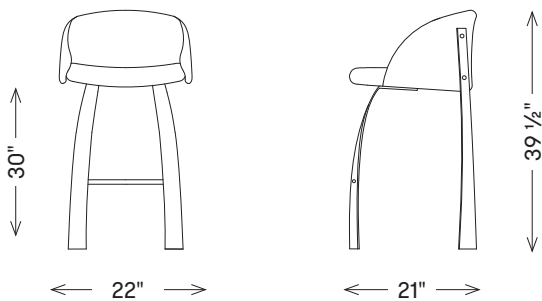

kelly wearstler

CINE BAR STOOL

FBA19013

MATERIALS SHOWN

Aluminum, Brass-plated Frame with Burnished Brass Patina

AVAILABLE IN

Aluminum, Brass-plated Frame with Burnished Brass Patina

DIMENSIONS

Width: 22"
Height: 39 1/2"
Depth: 21"
Seat Height: 30"

FINISHES