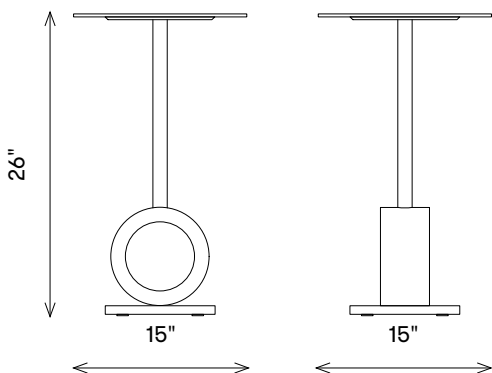

kelly wearstler

ARMATO BRONZE SIDE TABLE

FTA17006

MATERIALS SHOWN

Cast bronze

DIMENSIONS

Diameter: 15"

Height: 26"