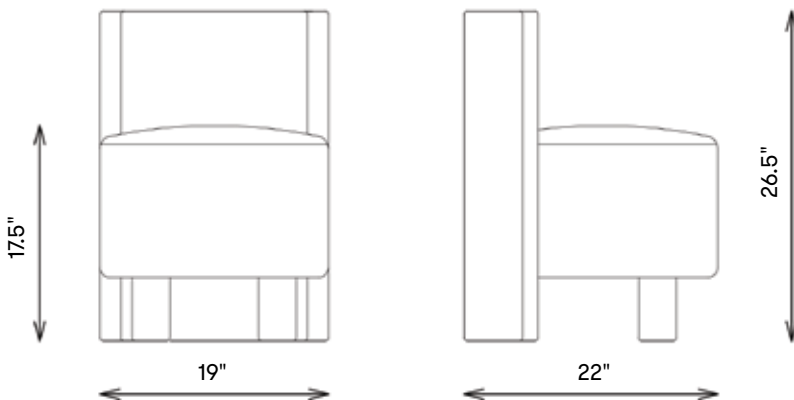

WILLOUGHBY STOOL

EJV1548-10

MATERIALS SHOWN

EJV1548-10 Ebonized Oak

AVAILABLE IN

EJV1548-10 Natural Oak

EJV1548-10 Bleached Oak

DIMENSIONS

Width: 19"

Depth: 22"

Height: 26.5"

FINISHES