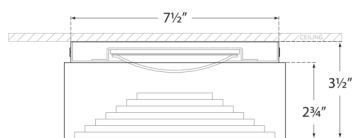

OTTO SMALL FLUSH MOUNT

KW4901-ABALB

Side View