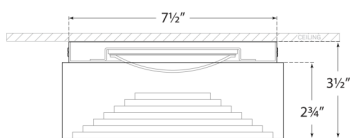

OTTO SMALL FLUSH MOUNT

KW4901-BZALB

Side View