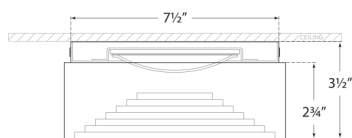

OTTO SMALL FLUSH MOUNT

KW4901-PNALB

Side View