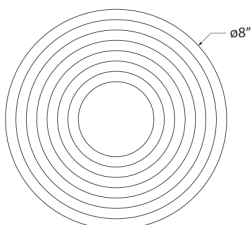

## OTTO SMALL FLUSH MOUNT

KW4901-ABALB

Side View

Bottom View

### DIMENSIONS

HEIGHT: 3.5"  
WIDTH: 8"  
CANOPY: 7.5" ROUND