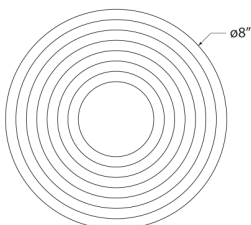

Bottom View

MATERIALS SHOWN

BRONZE WITH ALABASTER

AVAILABLE IN

ANTIQUE-BURNISHED BRASS

BRONZE

POLISHED NICKEL

NOTE

UL ONLY

DIMENSIONS

HEIGHT: 3.5"

WIDTH: 8"

CANOPY: 7.5" ROUND

SOCKET

DEDICATED LED

WATTAGE

18W (1500LM)

ALABASTER IS A NATURAL STONE. VARIATIONS IN COLOR AND TEXTURE ARE EXPECTED.