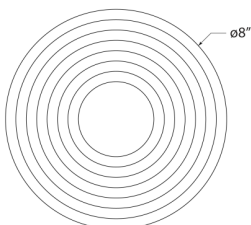

Bottom View

MATERIALS SHOWN

POLISHED NICKEL
WITH ALABASTER

AVAILABLE IN

ANTIQUE-BURNISHED BRASS
BRONZE
POLISHED NICKEL

NOTE

UL ONLY

DIMENSIONS

HEIGHT: 3.5"
WIDTH: 8"
CANOPY: 7.5" ROUND

SOCKET

DEDICATED LED

WATTAGE

18W (1500LM)

ALABASTER IS A NATURAL STONE.
VARIATIONS IN COLOR AND
TEXTURE ARE EXPECTED.