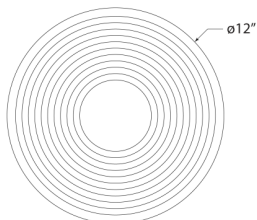

Bottom View

MATERIALS SHOWN

BRONZE WITH ALABASTER

AVAILABLE IN

ANTIQUE-BURNISHED BRASS

BRONZE

POLISHED NICKEL

NOTE

UL ONLY

DIMENSIONS

HEIGHT: 5"

WIDTH: 12"

CANOPY: 11.25" ROUND

SOCKET

DEDICATED LED

WATTAGE

30W (2400LM)

ALABASTER IS A NATURAL STONE. VARIATIONS IN COLOR AND TEXTURE ARE EXPECTED.