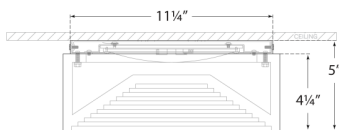

OTTO MEDIUM FLUSH MOUNT

KW4902-BZALB

Side View