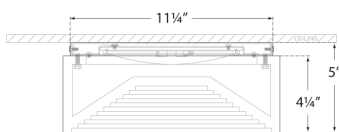

OTTO MEDIUM FLUSH MOUNT

KW4902-PNALB

Side View