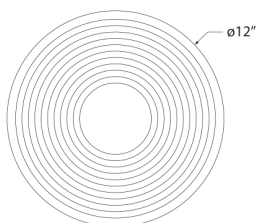

Bottom View

MATERIALS SHOWN

POLISHED NICKEL
WITH ALABASTER

AVAILABLE IN

ANTIQUE-BURNISHED BRASS
BRONZE
POLISHED NICKEL

NOTE

UL ONLY

DIMENSIONS

HEIGHT: 5"
WIDTH: 12"
CANOPY: 11.25" ROUND

SOCKET

DEDICATED LED

WATTAGE

30W (2400LM)

ALABASTER IS A NATURAL STONE.
VARIATIONS IN COLOR AND
TEXTURE ARE EXPECTED.