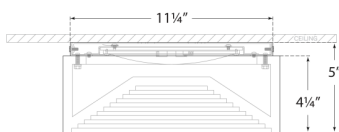

OTTO MEDIUM FLUSH MOUNT

KW4902-ABALB

Side View