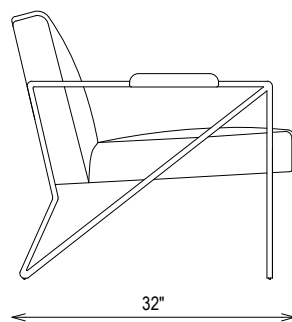

kelly wearstler

EMMETT LOUNGE CHAIR

FCL15005

MATERIALS SHOWN

Blackened Stainless Steel
in Ojai Graphite · GWF3423-816

ALSO AVAILABLE IN

See Materials PDF

DIMENSIONS

Width: 27"
Height: 30½"
Depth: 32"
Seat Depth: 22"

FINISHES