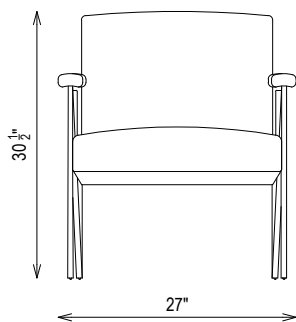

kelly wearstler

EMMETT LOUNGE CHAIR

FCL15005

MATERIALS SHOWN

Blackened Stainless Steel
in Ojai Graphite · GWF3423-816

ALSO AVAILABLE IN

See Materials PDF

DIMENSIONS

Width: 27"
Height: 30½"
Depth: 32"
Seat Depth: 22"

FINISHES