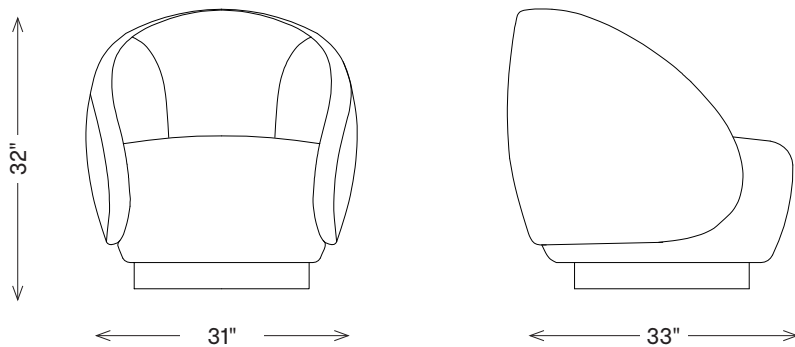

WETHERLY SWIVEL CHAIR

KW4102-20

MATERIALS SHOWN

Natural Walnut
In Stroke Shell/Onyx · GWF-3529

AVAILABLE IN

Natural Walnut
Bleached Walnut
Ebonized Walnut

DIMENSIONS

Width: 31"
Depth: 33"
Height: 32"