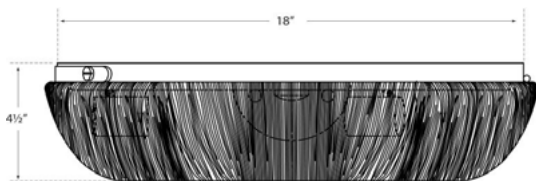

UTOPIA MEDIUM ROUND FLUSHMOUNT

KW4032

MATERIALS SHOWN

AGED IRON WITH
FRACTURED GLASS

AVAILABLE IN

AGED IRON
GILD

DIMENSIONS

WIDTH: 4.5"
HEIGHT: 18.75"

SOCKET

3 - KEYLESS

WATTAGE

3 - 60 B