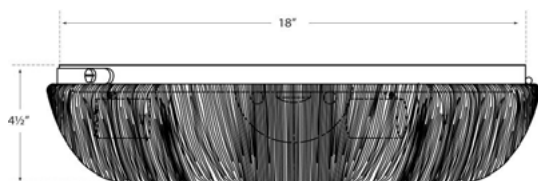

UTOPIA MEDIUM ROUND FLUSHMOUNT

KW4032

MATERIALS SHOWN

GILD WITH
FRACTURED GLASS

AVAILABLE IN

AGED IRON
GILD

DIMENSIONS

WIDTH: 4.5"
HEIGHT: 18.75"

SOCKET

3 - KEYLESS

WATTAGE

3 - 60 B