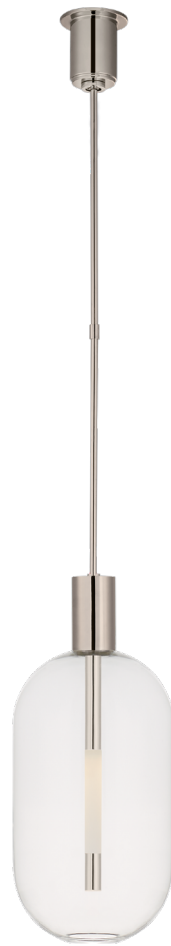

Nye Tall Pendant

KW5132PN

Materials Shown

Polished Nickel with Clear Glass

Available in

Antique-Burnished Brass

Bronze

Polished Nickel

Antique Nickel

Dimensions

O/A Height: 62.75"

Min. Custom Height: 36"

Width: 11"

Canopy: 4.5" Round

Socket

Dedicated LED

Wattage

15w (1200lm)

Weight

10lbs

Notes

Custom Height Available