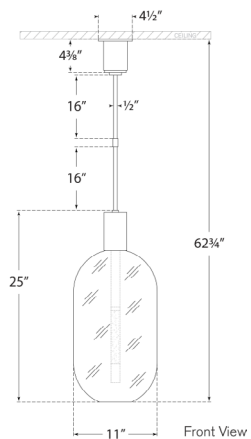

Nye Tall Pendant

KW5132BZ

Materials Shown

Bronze with Clear Glass

Available in

Antique-Burnished Brass

Bronze

Polished Nickel

Antique Nickel

Dimensions

O/A Height: 62.75"

Min. Custom Height: 36"

Width: 11"

Canopy: 4.5" Round

Socket

Dedicated LED

Wattage

15w (1200lm)

Weight

10lbs

Notes

Custom Height Available