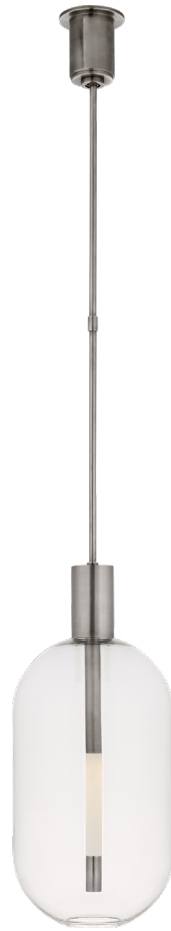

Nye Tall Pendant

KW5132AB

Materials Shown

**Antique-Burnished Brass with
Clear Glass**

Available in

**Antique-Burnished Brass
Bronze
Polished Nickel
Antique Nickel**

Dimensions

**O/A Height: 62.75"
Min. Custom Height: 36"
Width: 11"
Canopy: 4.5" Round**

Nye Tall Pendant

KW5132BZ

Materials Shown

Bronze with Clear Glass

Available in

Antique-Burnished Brass

Bronze

Polished Nickel

Materials Shown

Polished Nickel with Clear Glass

Available in

Antique-Burnished Brass

Bronze

Polished Nickel

Antique Nickel

Dimensions

Weight

10lbs

Notes

Custom Height Available

Nye Tall Pendant

KW5132AN

Materials Shown

Antique Nickel with Clear Glass