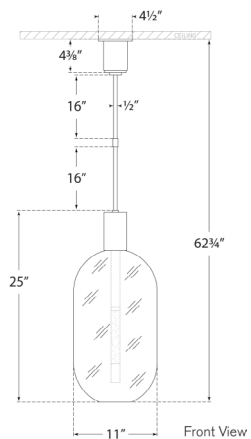

Antique Nickel

Dimensions

O/A Height: 62.75"

Min. Custom Height: 36"

Width: 11"

Canopy: 4.5" Round

Socket

Dedicated LED

O/A Height: 62.75"

Min. Custom Height: 36"

Width: 11"

Canopy: 4.5" Round

Socket

Dedicated LED

Wattage

15w (1200lm)

Weight

10lbs

Notes

Custom Height Available

Nye Tall Pendant

KW5132AN

Materials Shown

Antique Nickel with Clear Glass

Available in

Antique-Burnished Brass

Bronze

Polished Nickel

Antique Nickel

Dimensions

O/A Height: 62.75"

Min. Custom Height: 36"