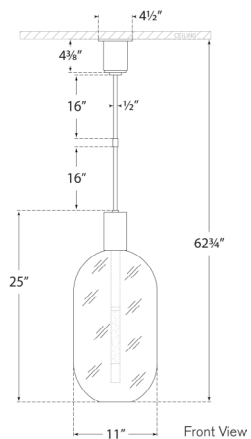

Antique Nickel

Dimensions

O/A Height: 62.75"

Min. Custom Height: 36"

Width: 11"

Canopy: 4.5" Round

Socket

Dedicated LED

Wattage

15w (1200lm)

Weight

10lbs

Notes

Custom Height Available

Nye Tall Pendant

KW5132PN

O/A Height: 62.75"

Min. Custom Height: 36"

Width: 11"

Canopy: 4.5" Round

Socket

Dedicated LED

Wattage

15w (1200lm)

Width: 11"

Canopy: 4.5" Round

Socket

Dedicated LED

Wattage

15w (1200lm)

Weight

10lbs