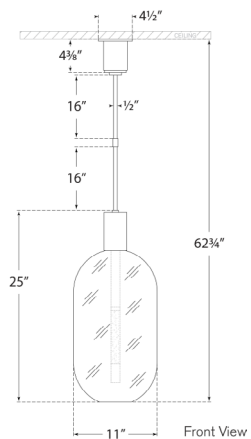

Nye Tall Pendant

KW5132AB

Materials Shown

**Antique-Burnished Brass with
Clear Glass**

Available in

**Antique-Burnished Brass
Bronze
Polished Nickel
Antique Nickel**

Dimensions

**O/A Height: 62.75"
Min. Custom Height: 36"
Width: 11"
Canopy: 4.5" Round**

Antique Nickel

Dimensions

O/A Height: 62.75"

Min. Custom Height: 36"

Width: 11"

Canopy: 4.5" Round

Socket

Dedicated LED

O/A Height: 62.75"

Min. Custom Height: 36"

Width: 11"

Canopy: 4.5" Round

Socket

Dedicated LED

Wattage

15w (1200lm)

Width: 11"

Canopy: 4.5" Round

Socket

Dedicated LED

Wattage

15w (1200lm)

Weight

10lbs