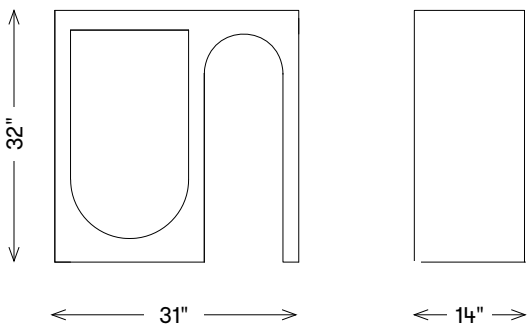

MARBLE ROXBURY PETITE CONSOLE

FCO18008

MATERIALS SHOWN

Negro Marquina

AVAILABLE IN

Travertine, Negro Marquina, Big Flower, Grey Rainbow, Russet

DIMENSIONS

Width: 31"
Height: 32"
Depth: 14"