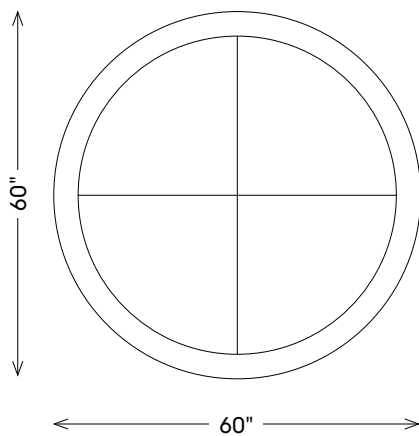

kelly wearstler

IDA DINING TABLE

EJV1504-20

MATERIALS SHOWN

Bleached Oak

AVAILABLE IN

Bleached Oak EJV1554-20-BLO
Ebonized Oak EJV1544-20-EBOAK
Natural Oak EJV1504-20-NATO

DIMENSIONS

Width: 60"
Height: 30"

FINISHES