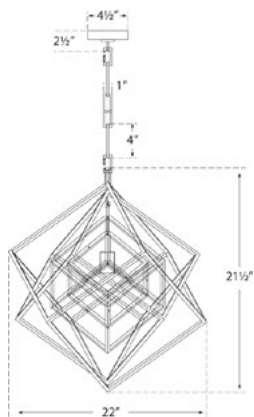

MATERIALS SHOWN

AGED IRON WITH
CLEAR GLASS

AVAILABLE IN

GILD
AGED IRON

DIMENSIONS

WIDTH: 22"
FIXTURE HEIGHT: 25.5"
CANOPY: 4.5" SQUARE

SOCKET

KEYLESS

WATTAGE

60 A