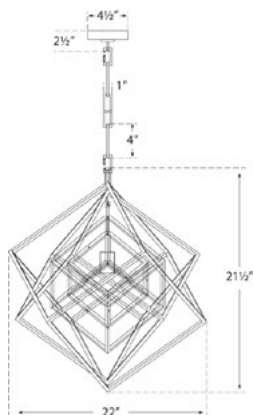

MATERIALS SHOWN

GILD WITH CLEAR GLASS

AVAILABLE IN

GILD
AGED IRON

DIMENSIONS

WIDTH: 22"
FIXTURE HEIGHT: 25.5"
CANOPY: 4.5" SQUARE

SOCKET

KEYLESS

WATTAGE

60 A