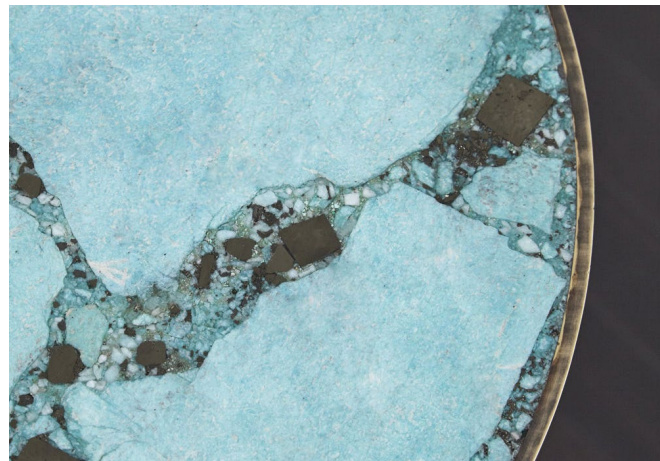

kelly wearstler

SEDONA SIDE TABLE

FTA15013

MATERIALS SHOWN

Burnished Brass with Turquoise

AVAILABLE IN

Turquoise & Mica Slate
Rose Quartz

DIMENSIONS

Diameter: 16"
Height: 26"

FINISHES