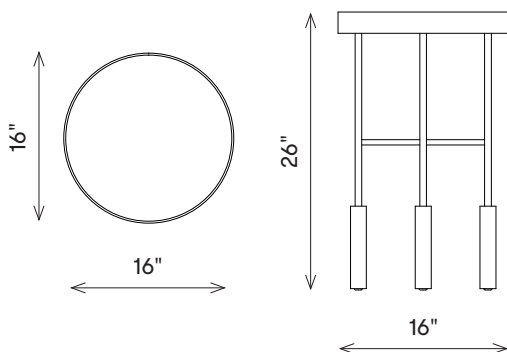

kelly wearstler

SEDONA SIDE TABLE

FTA15013

MATERIALS SHOWN

Burnished Brass with Turquoise

AVAILABLE IN

Turquoise & Mica Slate
Rose Quartz

DIMENSIONS

Diameter: 16"
Height: 26"

FINISHES