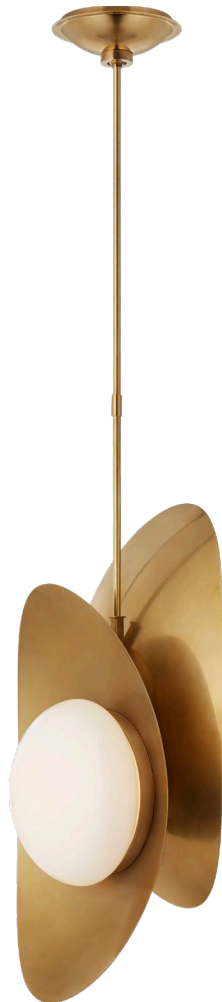

kelly wearstler

NOUVEL SMALL PENDANT

KW 5570AB-WG

MATERIALS SHOWN

Antique-Burnished Brass
with White Glass

AVAILABLE IN

Antique-Burnished Brass
Bronze with Antique Brass
Polished Nickel

DIMENSIONS

O/A Height: 61¼"
Min. Custom Height: 28½"
Width: 13¼"
Canopy: 6¼" Round
Custom Height Available

SOCKET

Dedicated LED

WATTAGE

44w (4000lm)

kelly wearstler

NOUVEL SMALL PENDANT

KW 5570BZ/AB-WG

MATERIALS SHOWN

Bronze and Antique-Burnished Brass
with White Glass

AVAILABLE IN

Antique-Burnished Brass
Bronze with Antique-Burnished Brass
Polished Nickel

DIMENSIONS

O/A Height: 61¼"
Min. Custom Height: 28½"
Width: 13¼"
Canopy: 6¼" Round
Custom Height Available

Polished Nickel with White Glass

AVAILABLE IN

Antique-Burnished Brass
Bronze with Antique-Burnished Brass
Polished Nickel

DIMENSIONS

O/A Height: 61¼"
Min. Custom Height: 28½"
Width: 13¼"
Canopy: 6¼" Round
Custom Height Available