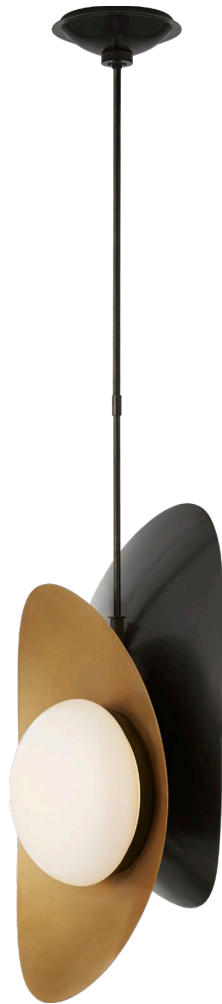

kelly wearstler

NOUVEL SMALL PENDANT

KW 5570AB-WG

MATERIALS SHOWN

Antique-Burnished Brass
with White Glass

AVAILABLE IN

Antique-Burnished Brass
Bronze with Antique Brass
Polished Nickel

DIMENSIONS

O/A Height: 61¼"
Min. Custom Height: 28½"
Width: 13¼"
Canopy: 6¼" Round
Custom Height Available

SOCKET

Dedicated LED

WATTAGE

44w (4000lm)

kelly wearstler

NOUVEL SMALL PENDANT

KW 5570BZ/AB-WG

MATERIALS SHOWN

Bronze and Antique-Burnished Brass
with White Glass

AVAILABLE IN

Antique-Burnished Brass
Bronze with Antique-Burnished Brass
Polished Nickel

DIMENSIONS

O/A Height: 61¼"
Min. Custom Height: 28½"
Width: 13¼"
Canopy: 6¼" Round
Custom Height Available

Polished Nickel with White Glass

AVAILABLE IN

Antique-Burnished Brass
Bronze with Antique-Burnished Brass
Polished Nickel

DIMENSIONS

O/A Height: 61¼"
Min. Custom Height: 28½"
Width: 13¼"
Canopy: 6¼" Round
Custom Height Available